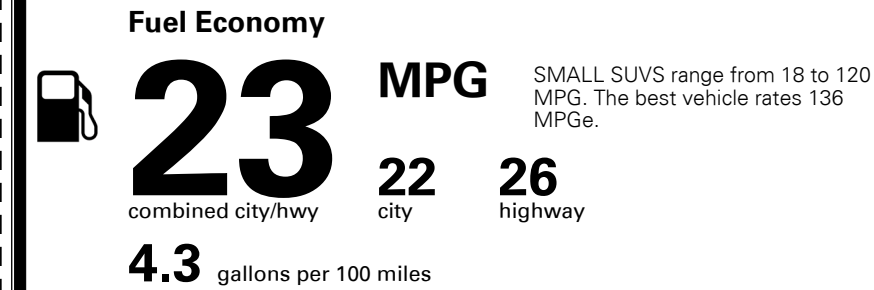

COMPARE S AWD FEATURES

Added to/in place of standard LX AWD features

- 18" Dark Gray Alloy Wheels
- Blind-Spot Collision Warning (BCW)
- Rear Cross-Traffic Collision Warning (RCCW)
- Sofino Premium Leatherette Seat Trim
- Unique Grille, Lower Fascia, Side Sill Trim
- Roof Rails
- Power Folding Outside Mirrors
- Heated Outside Mirrors w/ LED Turn Signals
- Sport Leather Steering Wheel & Paddle Shifters
- Heated Front Seats

ADDITIONAL INSTALLED EQUIPMENT:

(In addition to or in place of standard features)

- Snow White Pearl Paint
- S AWD Premium Package
- Panoramic Sunroof
- Power Driver Seat with Lumbar Support
- Smart Key w/ Push Button Start & Smart Welcome
- Smart Cruise Control w/ Stop & Go
- Wireless Charging Pad, Electronic Parking Brake
- Dual-Zone Automatic Climate Control
- LED Tail Lamps and Front Fog Lamps
- Illuminated Sunvisor Mirrors
- Auto-Dimming Rearview Mirror w/ Homelink
- SiriusXM Radio (with 3 month subscription)*
- UVO link^

^Includes 1 year service; see owners.kia.com for details

Rear Bumper Applique

Carpeted Floor Mats

Cargo Net

MSRP INCLUDING OPTIONS

INLAND FREIGHT AND HANDLING

TOTAL MANUFACTURER'S SUGGESTED RETAIL PRICE ▶

$ 27,690.00

Included
Included
Included
Included
Included
Included
Included
Included
Included
Included
Included

$395.00
$3,000.00

$75.00
$135.00
$50.00

$ 31,345.00

$ 1,045.00

$ 32,390.00

EPA DOT Fuel Economy and Environment

Gasoline Vehicle

You spend $1,250 more in fuel costs over 5 years compared to the average new vehicle.

Annual fuel cost $1,750