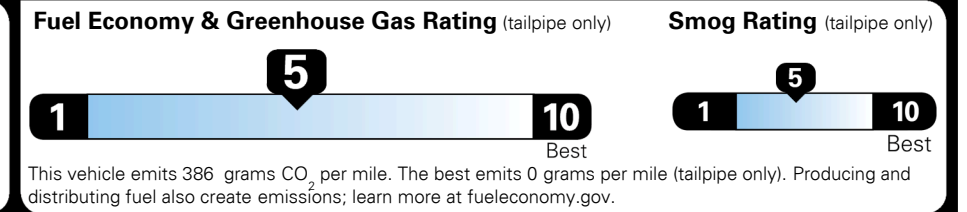

You spend $1,250 more in fuel costs over 5 years compared to the average new vehicle.

Annual fuel cost $1,750

Actual results will vary for many reasons, including driving conditions and how you drive and maintain your vehicle. The average new vehicle gets 27 MPG and costs $7,500 to fuel over 5 years. Cost estimates are based on 15,000 miles per year at $ 2.70 per gallon. MPGe is miles per gasoline gallon equivalent. Vehicle emissions are a significant cause of climate change and smog.

fueleconomy.gov

Calculate personalized estimates and compare vehicles

GOVERNMENT 5-STAR SAFETY RATINGS

Overall Vehicle Score ★ ★ ★ ★ ★

Based on the combined rating of frontal, side and rollover. Should ONLY be compared to other vehicles of similar size and weight.

Frontal Crash Driver ★ ★ ★ ★ ★
Passenger ★ ★ ★ ★ ★

Based on the risk of injury in a frontal impact. Should ONLY be compared to other vehicles of similar size and weight.

Side Crash Front seat ★ ★ ★ ★ ★
Rear seat ★ ★ ★ ★ ★

Star ratings based on the risk of injury in a side impact.

Rollover ★ ★ ★ ★ ★

Star ratings based on the risk of rollover in a single-vehicle crash.

Star ratings range from 1 to 5 stars (★★★★★) with 5 being the highest.

Source: National Highway Traffic Safety Administration (NHTSA).

www.safercar.gov or 1-888-327-4236

Manufacturer's suggested retail price includes Manufacturer's recommended pre-delivery service. License and title fees, state and local taxes and other dealer installed options and accessories are not included in the manufacturer's suggested retail price.

PARTS CONTENT INFORMATION

FOR VEHICLES IN THIS CAR LINE U.S./CANADIAN PARTS CONTENT: 1 %

MAJOR SOURCES OF FOREIGN PARTS:
OTHER: 8%
KOREA: 91%

NOTE: PARTS CONTENT DOES NOT INCLUDE FINAL ASSEMBLY, DISTRIBUTION, OR OTHER NON-PARTS COSTS.

FOR THIS VEHICLE FINAL ASSEMBLY POINT: GWANGJU, KOREA

COUNTRY OF ORIGIN

ENGINE: KOREA

TRANSMISSION: KOREA

TOTAL ADDITIONAL WEIGHT: 7.0