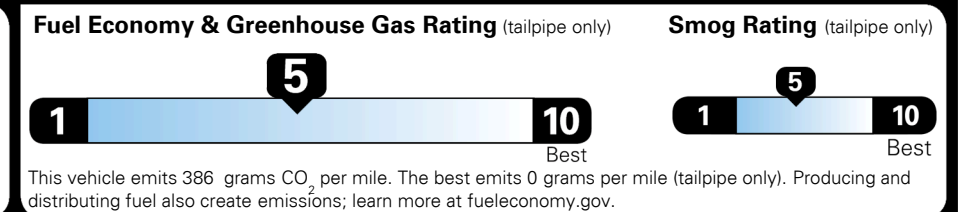

EPA DOT Fuel Economy and Environment

Gasoline Vehicle

Fuel Economy

23 MPG
combined city/hwy

22 MPG
city

26 MPG
highway

4.3 gallons per 100 miles

SMALL SUVs range from 18 to 120 MPG. The best vehicle rates 136 MPGe.

You spend $1,250 more in fuel costs over 5 years
compared to the average new vehicle.

Annual fuel cost $1,750