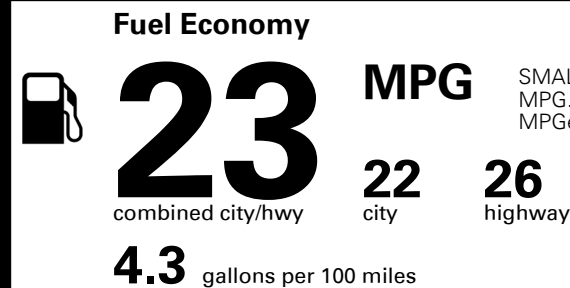

\$ 1,045.00

TOTAL MANUFACTURER'S SUGGESTED RETAIL PRICE ▶

\$ 30,790.00

TOTAL ADDITIONAL WEIGHT: 7.5

#1 MASS MARKET BRAND IN J.D. POWER INITIAL QUALITY, 5 YEARS IN A ROW.

GIVE IT EVERYTHING KIA

For J.D. Power 2019 award information, go to jdpower.com/awards for more details.

EPA DOT Fuel Economy and Environment

Gasoline Vehicle

SMALL SUVs range from 18 to 120 MPG. The best vehicle rates 136 MPGe.

You spend \$1,250 more in fuel costs over 5 years compared to the average new vehicle.