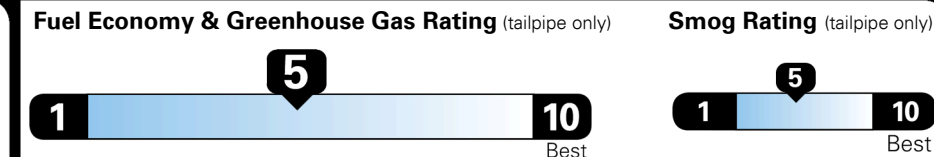

This vehicle emits 386 grams CO₂ per mile. The best emits 0 grams per mile (tailpipe only). Producing and distributing fuel also create emissions; learn more at fuelconomy.gov.

Actual results will vary for many reasons, including driving conditions and how you drive and maintain your vehicle. The average new vehicle gets 27 MPG and costs $7,500 to fuel over 5 years. Cost estimates are based on 15,000 miles per year at $ 2.70 per gallon. MPGe is miles per gasoline gallon equivalent. Vehicle emissions are a significant cause of climate change and smog.

fuelconomy.gov

Calculate personalized estimates and compare vehicles

GOVERNMENT 5-STAR SAFETY RATINGS

Overall Vehicle Score ★★★★★

Based on the combined rating of frontal, side and rollover. Should ONLY be compared to other vehicles of similar size and weight.

Frontal Driver ★★★★★

Crash Passenger ★★★★★

Based on the risk of injury in a frontal impact. Should ONLY be compared to other vehicles of similar size and weight.

Side Front seat ★★★★★

Crash Rear seat ★★★★★

Star ratings based on the risk of injury in a side impact.

Rollover ★★★★★

Star ratings based on the risk of rollover in a single-vehicle crash.

Star ratings range from 1 to 5 stars (★★★★★) with 5 being the highest.

Source: National Highway Traffic Safety Administration (NHTSA).

www.safercar.gov or 1-888-327-4236

Manufacturer's suggested retail price includes Manufacturer's recommended pre-delivery service. License and title fees, state and local taxes and other dealer installed options and accessories are not included in the manufacturer's suggested retail price.

PARTS CONTENT INFORMATION

FOR VEHICLES IN THIS CAR LINE U.S./CANADIAN PARTS CONTENT: 1 %

MAJOR SOURCES OF FOREIGN PARTS:
OTHER: 8%
KOREA: 91%

NOTE: PARTS CONTENT DOES NOT INCLUDE FINAL ASSEMBLY, DISTRIBUTION, OR OTHER NON-PARTS COSTS.

FOR THIS VEHICLE FINAL ASSEMBLY POINT: GWANGJU, KOREA

COUNTRY OF ORIGIN

ENGINE: KOREA
TRANSMISSION: KOREA