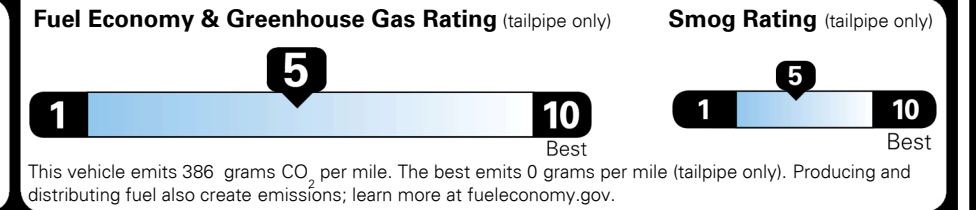

You spend $1,250 more in fuel costs over 5 years compared to the average new vehicle.

Annual fuel cost $1,750

Actual results will vary for many reasons, including driving conditions and how you drive and maintain your vehicle. The average new vehicle gets 27 MPG and costs $7,500 to fuel over 5 years. Cost estimates are based on 15,000 miles per year at $ 2.70 per gallon. MPGe is miles per gasoline gallon equivalent. Vehicle emissions are a significant cause of climate change and smog.

fueleconomy.gov

Calculate personalized estimates and compare vehicles

GOVERNMENT 5-STAR SAFETY RATINGS

Overall Vehicle Score ★ ★ ★ ★ ★

Based on the combined rating of frontal, side and rollover. Should ONLY be compared to other vehicles of similar size and weight.

Frontal Driver ★ ★ ★ ★ ★

Crash Passenger ★ ★ ★ ★ ★

Based on the risk of injury in a frontal impact. Should ONLY be compared to other vehicles of similar size and weight.

Side Front seat ★ ★ ★ ★ ★

Crash Rear seat ★ ★ ★ ★ ★

Star ratings based on the risk of injury in a side impact.

Rollover ★ ★ ★ ★ ★

Star ratings based on the risk of rollover in a single-vehicle crash.

Star ratings range from 1 to 5 stars (★★★★★) with 5 being the highest.

Source: National Highway Traffic Safety Administration (NHTSA).

www.safercar.gov or 1-888-327-4236

Manufacturer's suggested retail price includes Manufacturer's recommended pre-delivery service. License and title fees, state and local taxes and other dealer installed options and accessories are not included in the manufacturer's suggested retail price.

PARTS CONTENT INFORMATION

FOR VEHICLES IN THIS CAR LINE U.S./CANADIAN PARTS CONTENT: 1 %

MAJOR SOURCES OF FOREIGN PARTS:
OTHER: 8%
KOREA: 91%

NOTE: PARTS CONTENT DOES NOT INCLUDE FINAL ASSEMBLY, DISTRIBUTION, OR OTHER NON-PARTS COSTS.

FOR THIS VEHICLE FINAL ASSEMBLY POINT: GWANGJU, KOREA

COUNTRY OF ORIGIN

ENGINE: KOREA

TRANSMISSION: KOREA

TOTAL ADDITIONAL WEIGHT: 19.0