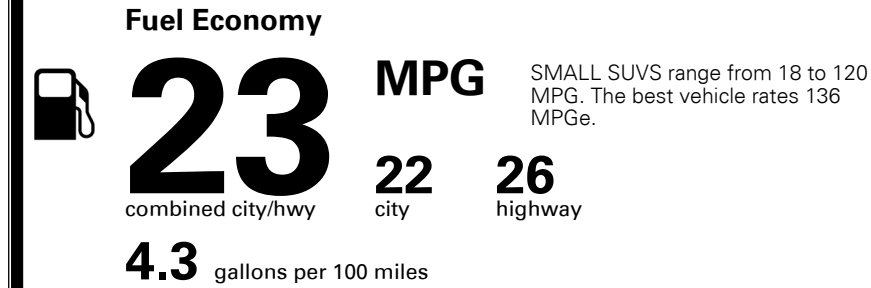

EXTERIOR

17" Alloy Wheels
Auto-On/Off Projector Headlights
LED Daytime Running Lights
Rear Privacy Glass
Rear Spoiler
Projector Fog Lamps
Unique Front with 28° Approach Angle

WARRANTY

10 Year/100,000 Mile Limited Powertrain Warranty
5 Year/60,000 Mile Limited Basic Warranty
5 Year/60,000 Mile Roadside Assistance
*Ask dealer for details

MANUFACTURER'S SUGGESTED RETAIL PRICE ▶

$ 27,690.00

COMPARE S AWD FEATURES

Added to/in place of standard LX AWD features
- 18" Dark Gray Alloy Wheels
- Blind-Spot Collision Warning (BCW)
- Rear Cross-Traffic Collision Warning (RCCW)
- Sofino Premium Leatherette Seat Trim
- Unique Grille, Lower Fascia, Side Sill Trim
- Roof Rails
- Power Folding Outside Mirrors
- Heated Outside Mirrors w/ LED Turn Signals
- Sport Leather Steering Wheel & Paddle Shifters
- Heated Front Seats

Included
Included
Included
Included
Included
Included
Included
Included
Included
Included
Included

ADDITIONAL INSTALLED EQUIPMENT:

(In addition to or in place of standard features)
S Sunroof Package
- Panoramic Sunroof
- LED Interior Lighting
Carpeted Floor Mats
Cargo Cover
Cargo Tray

$1,100.00
$135.00
$150.00
$80.00

MSRP INCLUDING OPTIONS

$ 29,155.00

INLAND FREIGHT AND HANDLING

$ 1,045.00

TOTAL MANUFACTURER'S SUGGESTED RETAIL PRICE ▶

$ 30,200.00

EPA DOT Fuel Economy and Environment

Gasoline Vehicle

You spend $1,250 more in fuel costs over 5 years compared to the average new vehicle.

Annual fuel cost $1,750