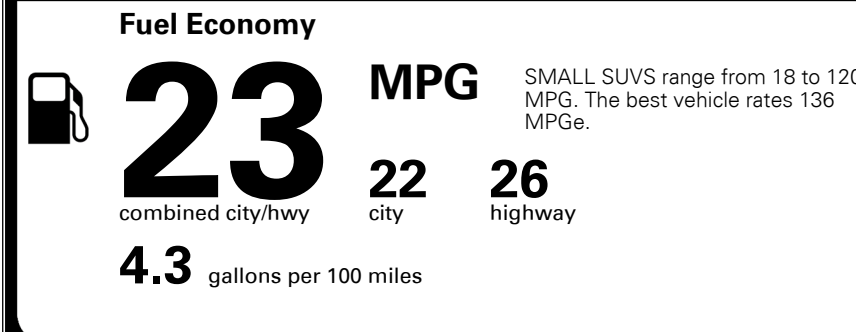

MSRP INCLUDING OPTIONS \$ 28,705.00

INLAND FREIGHT AND HANDLING \$ 1,045.00

TOTAL MANUFACTURER'S SUGGESTED RETAIL PRICE ▶ \$ 29,750.00

EPA DOT Fuel Economy and Environment

Gasoline Vehicle

You spend \$1,250 more in fuel costs over 5 years compared to the average new vehicle.