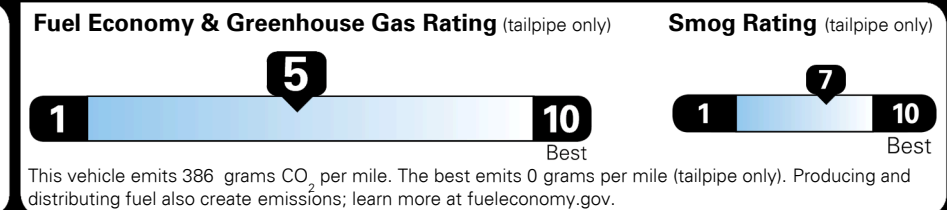

You spend $1,250 more in fuel costs over 5 years compared to the average new vehicle.

Annual fuel cost $1,750