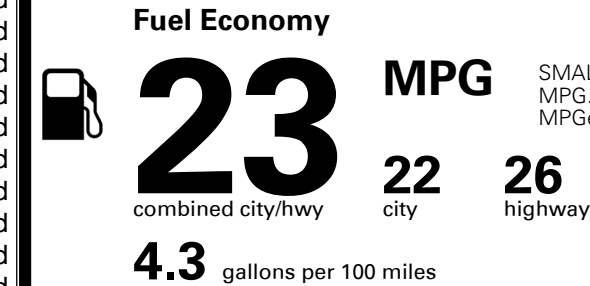

\$395.00
 \$135.00

MSRP INCLUDING OPTIONS

\$ 28,220.00

INLAND FREIGHT AND HANDLING

\$ 1,045.00

TOTAL MANUFACTURER'S SUGGESTED RETAIL PRICE ▶

\$ 29,265.00

TOTAL ADDITIONAL WEIGHT: 6.4

EPA DOT Fuel Economy and Environment

Gasoline Vehicle

SMALL SUVs range from 18 to 120 MPG. The best vehicle rates 136 MPGe.

You spend \$1,250 more in fuel costs over 5 years compared to the average new vehicle.