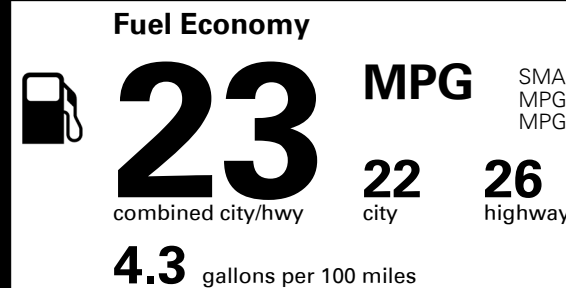

EPA DOT Fuel Economy and Environment

Gasoline Vehicle

SMALL SUVs range from 18 to 120 MPG. The best vehicle rates 136 MPGe.

You spend $1,250 more in fuel costs over 5 years compared to the average new vehicle.

Annual fuel cost $1,750

Fuel Economy & Greenhouse Gas Rating (tailpipe only) Smog Rating (tailpipe only)