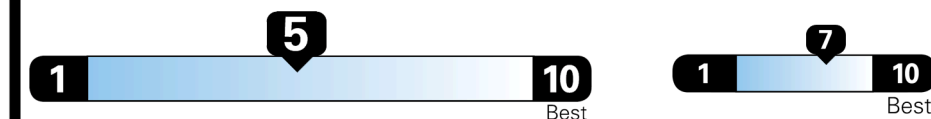

This vehicle emits 386 grams CO₂ per mile. The best emits 0 grams per mile (tailpipe only). Producing and distributing fuel also create emissions; learn more at fuelconomy.gov.

Actual results will vary for many reasons, including driving conditions and how you drive and maintain your vehicle. The average new vehicle gets 27 MPG and costs $7,500 to fuel over 5 years. Cost estimates are based on 15,000 miles per year at $ 2.70 per gallon. MPGe is miles per gasoline gallon equivalent. Vehicle emissions are a significant cause of climate change and smog.

fuelconomy.gov

Calculate personalized estimates and compare vehicles

GOVERNMENT 5-STAR SAFETY RATINGS

Overall Vehicle Score ★ ★ ★ ★ ★

Based on the combined rating of frontal, side and rollover. Should ONLY be compared to other vehicles of similar size and weight.

Frontal Crash Driver ★ ★ ★ ★ ★
Passenger ★ ★ ★ ★ ★

Based on the risk of injury in a frontal impact. Should ONLY be compared to other vehicles of similar size and weight.

Side Crash Front seat ★ ★ ★ ★ ★
Rear seat ★ ★ ★ ★ ★

Star ratings based on the risk of injury in a side impact.

Rollover ★ ★ ★ ★ ★

Star ratings based on the risk of rollover in a single-vehicle crash.

Star ratings range from 1 to 5 stars (★★★★★) with 5 being the highest.

Source: National Highway Traffic Safety Administration (NHTSA).

www.safercar.gov or 1-888-327-4236

Manufacturer's suggested retail price includes Manufacturer's recommended pre-delivery service. License and title fees, state and local taxes and other dealer installed options and accessories are not included in the manufacturer's suggested retail price.

PARTS CONTENT INFORMATION

FOR VEHICLES IN THIS CAR LINE U.S./CANADIAN PARTS CONTENT: 1 %

MAJOR SOURCES OF FOREIGN PARTS:
OTHER: 8%
KOREA: 91%

NOTE: PARTS CONTENT DOES NOT INCLUDE FINAL ASSEMBLY, DISTRIBUTION, OR OTHER NON-PARTS COSTS.

FOR THIS VEHICLE FINAL ASSEMBLY POINT: GWANGJU, KOREA

COUNTRY OF ORIGIN

ENGINE: KOREA
TRANSMISSION: KOREA