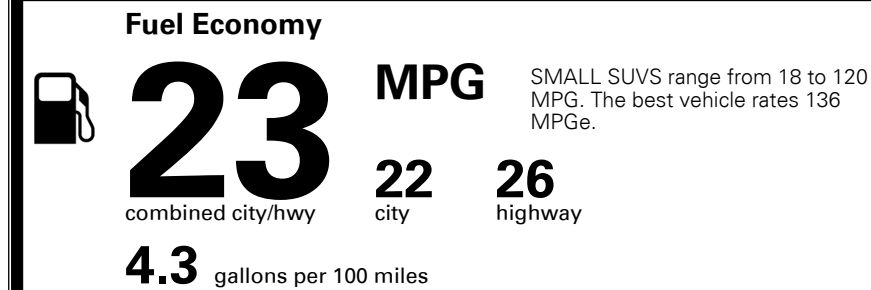

\$1,100.00

\$135.00

MSRP INCLUDING OPTIONS \$ 28,925.00

INLAND FREIGHT AND HANDLING \$ 1,045.00

TOTAL MANUFACTURER'S SUGGESTED RETAIL PRICE ▶ \$ 29,970.00

EPA DOT Fuel Economy and Environment

Gasoline Vehicle