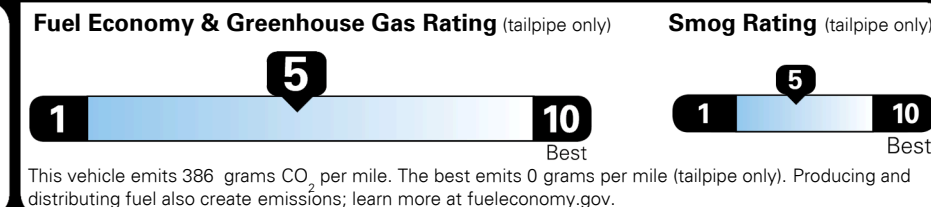

You spend $1,250 more in fuel costs over 5 years compared to the average new vehicle.

Annual fuel cost $1,750

Actual results will vary for many reasons, including driving conditions and how you drive and maintain your vehicle. The average new vehicle gets 27 MPG and costs $7,500 to fuel over 5 years. Cost estimates are based on 15,000 miles per year at $ 2.70 per gallon. MPGe is miles per gasoline gallon equivalent. Vehicle emissions are a significant cause of climate change and smog.

fueleconomy.gov

Calculate personalized estimates and compare vehicles

GOVERNMENT 5-STAR SAFETY RATINGS

Overall Vehicle Score ★★★★★

Based on the combined rating of frontal, side and rollover. Should ONLY be compared to other vehicles of similar size and weight.

Frontal Driver ★★★★★

Crash Passenger ★★★★★

Based on the risk of injury in a frontal impact. Should ONLY be compared to other vehicles of similar size and weight.

Side Front seat ★★★★★

Crash Rear seat ★★★★★

Star ratings based on the risk of injury in a side impact.

Rollover ★★★★★

Star ratings based on the risk of rollover in a single-vehicle crash.

Star ratings range from 1 to 5 stars (★★★★★) with 5 being the highest.

Source: National Highway Traffic Safety Administration (NHTSA).

www.safercar.gov or 1-888-327-4236

Manufacturer's suggested retail price includes Manufacturer's recommended pre-delivery service. License and title fees, state and local taxes and other dealer installed options and accessories are not included in the manufacturer's suggested retail price.

PARTS CONTENT INFORMATION

FOR VEHICLES IN THIS CAR LINE U.S./CANADIAN PARTS CONTENT: 1 %

MAJOR SOURCES OF FOREIGN PARTS:
OTHER: 8%
KOREA: 91%

NOTE: PARTS CONTENT DOES NOT INCLUDE FINAL ASSEMBLY, DISTRIBUTION, OR OTHER NON-PARTS COSTS.

FOR THIS VEHICLE FINAL ASSEMBLY POINT: GWANGJU, KOREA

COUNTRY OF ORIGIN

ENGINE: KOREA

TRANSMISSION: KOREA

TOTAL ADDITIONAL WEIGHT: 6.4