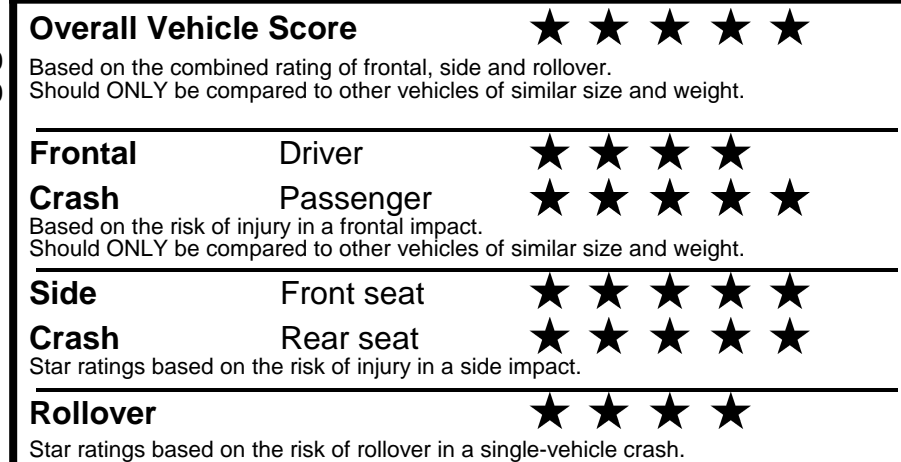

fueleconomy.gov

Calculate personalized estimates and compare vehicles

GOVERNMENT 5-STAR SAFETY RATINGS

Star ratings range from 1 to 5 stars (★★★★★) with 5 being the highest.
 Source: National Highway Traffic Safety Administration (NHTSA).
www.safercar.gov or 1-888-327-4236