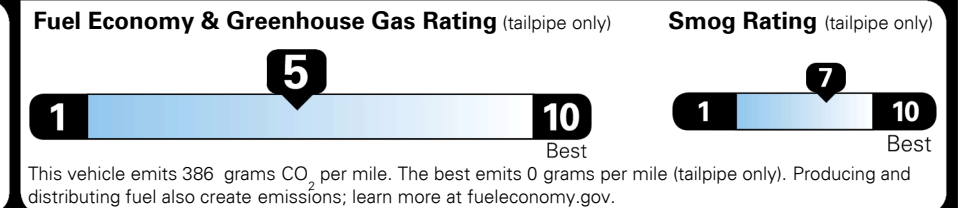

TOTAL ADDITIONAL WEIGHT: 8.1

EPA DOT Fuel Economy and Environment

Gasoline Vehicle

You spend \$1,250 more in fuel costs over 5 years
 compared to the average new vehicle.

Annual fuel cost \$1,750

Actual results will vary for many reasons, including driving conditions and how you drive and maintain your vehicle. The average new vehicle gets 27 MPG and costs \$7,500 to fuel over 5 years. Cost estimates are based on 15,000 miles per year at \$ 2.70 per gallon. MPGe is miles per gasoline gallon equivalent. Vehicle emissions are a significant cause of climate change and smog.