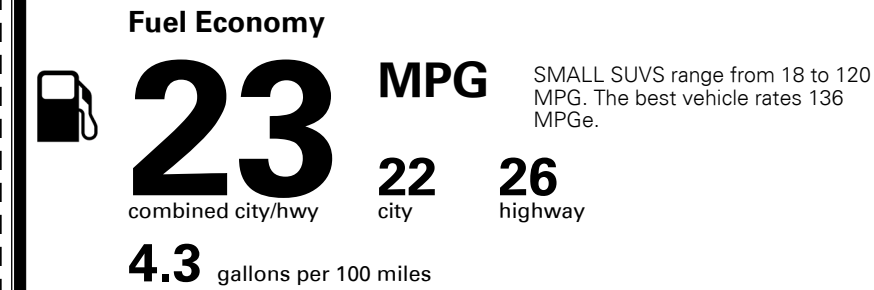

EPA DOT Fuel Economy and Environment

Gasoline Vehicle

You spend $1,250 more in fuel costs over 5 years
compared to the average new vehicle.

Annual fuel cost $1,750