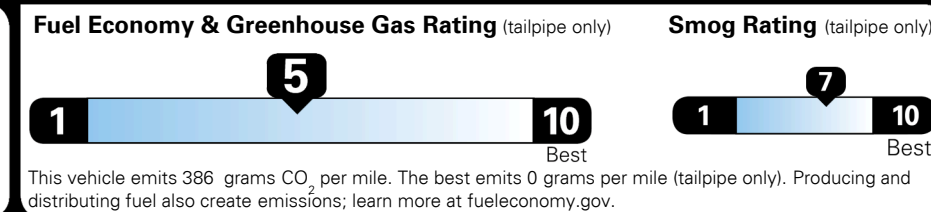

\$135.00
 \$50.00
 \$80.00

MSRP INCLUDING OPTIONS

\$ 27,955.00

INLAND FREIGHT AND HANDLING

\$ 1,045.00

TOTAL MANUFACTURER'S SUGGESTED RETAIL PRICE ▶

\$ 29,000.00

TOTAL ADDITIONAL WEIGHT: 11.3

EPA DOT Fuel Economy and Environment

Gasoline Vehicle

You spend \$1,250 more in fuel costs over 5 years compared to the average new vehicle.

Annual fuel cost \$1,750

Actual results will vary for many reasons, including driving conditions and how you drive and maintain your vehicle. The average new vehicle gets 27 MPG and costs \$7,500 to fuel over 5 years. Cost estimates are based on 15,000 miles per year at \$ 2.70 per gallon. MPGe is miles per gasoline gallon equivalent. Vehicle emissions are a significant cause of climate change and smog.