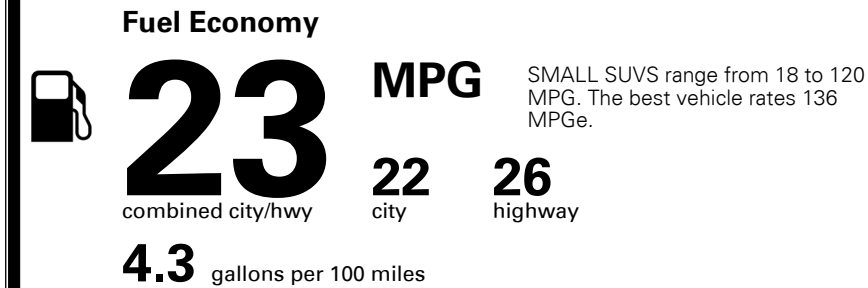

MANUFACTURER'S SUGGESTED RETAIL PRICE ▶

COMPARE S AWD FEATURES
Added to/in place of standard LX AWD features
- 18" Dark Gray Alloy Wheels
- Blind-Spot Collision Warning (BCW)
- Rear Cross-Traffic Collision Warning (RCCW)
- Sofino Premium Leatherette Seat Trim
- Unique Grille, Lower Fascia, Side Sill Trim
- Roof Rails
- Power Folding Outside Mirrors
- Heated Outside Mirrors w/ LED Turn Signals
- Sport Leather Steering Wheel & Paddle Shifters
- Heated Front Seats

ADDITIONAL INSTALLED EQUIPMENT:
(In addition to or in place of standard features)
Carpeted Floor Mats
Cargo Net
Cargo Tray

$ 27,690.00

Included
Included
Included
Included
Included
Included
Included
Included
Included
Included
Included

$135.00
$50.00
$80.00

MSRP INCLUDING OPTIONS

$ 27,955.00

INLAND FREIGHT AND HANDLING

$ 1,045.00

TOTAL MANUFACTURER'S SUGGESTED RETAIL PRICE ▶

$ 29,000.00

TOTAL ADDITIONAL WEIGHT: 11.3

EPA DOT Fuel Economy and Environment

Gasoline Vehicle

You spend $1,250 more in fuel costs over 5 years compared to the average new vehicle.

Annual fuel cost $1,750