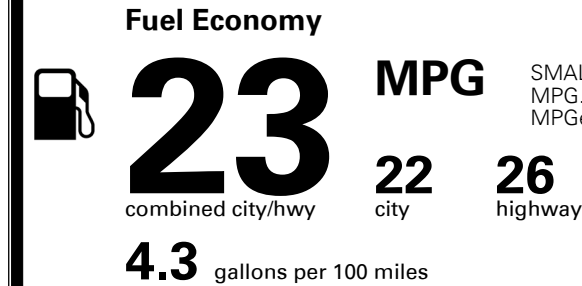

MSRP INCLUDING OPTIONS

\$ 30,955.00

INLAND FREIGHT AND HANDLING

\$ 1,045.00

TOTAL MANUFACTURER'S SUGGESTED RETAIL PRICE ▶

\$ 32,000.00

EPA DOT Fuel Economy and Environment

Gasoline Vehicle

SMALL SUVs range from 18 to 120 MPG. The best vehicle rates 136 MPGe.

You spend \$1,250 more in fuel costs over 5 years compared to the average new vehicle.

Annual fuel cost \$1,750

Fuel Economy & Greenhouse Gas Rating (tailpipe only)