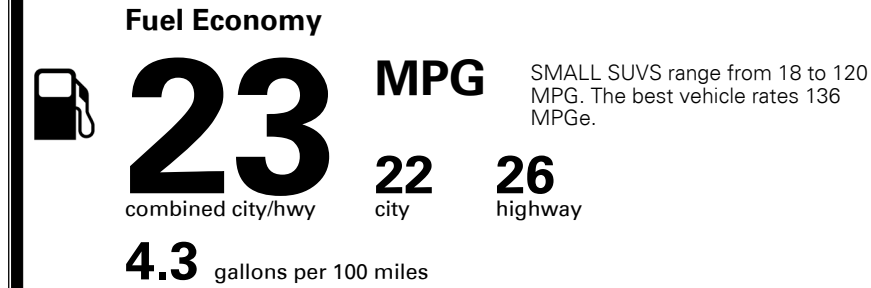

ADDITIONAL INSTALLED EQUIPMENT:

(In addition to or in place of standard features)

- S AWD Premium Package $3,000.00
- Panoramic Sunroof
- Power Driver Seat with Lumbar Support
- Smart Key w/ Push Button Start & Smart Welcome
- Smart Cruise Control w/ Stop & Go
- Wireless Charging Pad, Electronic Parking Brake
- Dual-Zone Automatic Climate Control
- LED Tail Lamps and Front Fog Lamps
- Illuminated Sunvisor Mirrors
- Auto-Dimming Rearview Mirror w/ Homelink
- SiriusXM Radio (with 3 month subscription)*
- UVO link^
- ^Includes 1 year service; see owners.kia.com for details
- Cargo Net $50.00

MSRP INCLUDING OPTIONS $ 30,740.00

INLAND FREIGHT AND HANDLING $ 1,045.00

TOTAL MANUFACTURER'S SUGGESTED RETAIL PRICE ▶

$ 27,690.00

Included
Included
Included
Included
Included
Included
Included
Included
Included
Included
Included

$3,000.00

$50.00

$ 30,740.00

$ 1,045.00

$ 31,785.00

#1 MASS MARKET BRAND IN
J.D. POWER INITIAL QUALITY,
5 YEARS IN A ROW.

GIVE IT EVERYTHING KIA

For J.D. Power 2019 award information, go to jdpower.com/awards for more details.

EPA DOT Fuel Economy and Environment

Gasoline Vehicle

You spend
$1,250
more in fuel costs
over 5 years
compared to the
average new vehicle.

Annual fuel cost
$1,750