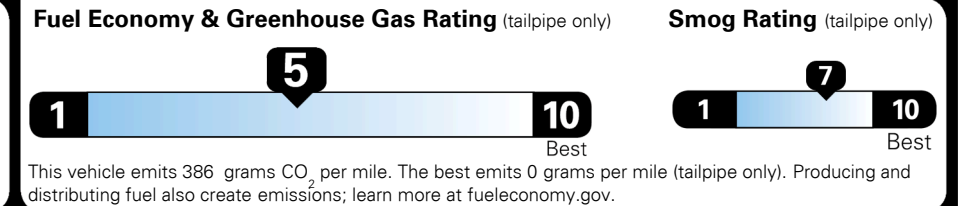

\$3,000.00

\$50.00

\$ 30,740.00

\$ 1,045.00

\$ 31,785.00

#1 MASS MARKET BRAND IN
 J.D. POWER INITIAL QUALITY,
 5 YEARS IN A ROW.

GIVE IT EVERYTHING KIA

For J.D. Power 2019 award information, go to jdpower.com/awards for more details.

EPA DOT Fuel Economy and Environment

Gasoline Vehicle

You spend
\$1,250
 more in fuel costs
 over 5 years
 compared to the
 average new vehicle.

Annual fuel cost
\$1,750

Actual results will vary for many reasons, including driving conditions and how you drive and maintain your vehicle. The average new vehicle gets 27 MPG and costs \$7,500 to fuel over 5 years. Cost estimates are based on 15,000 miles per year at \$ 2.70 per gallon. MPGe is miles per gasoline gallon equivalent. Vehicle emissions are a significant cause of climate change and smog.