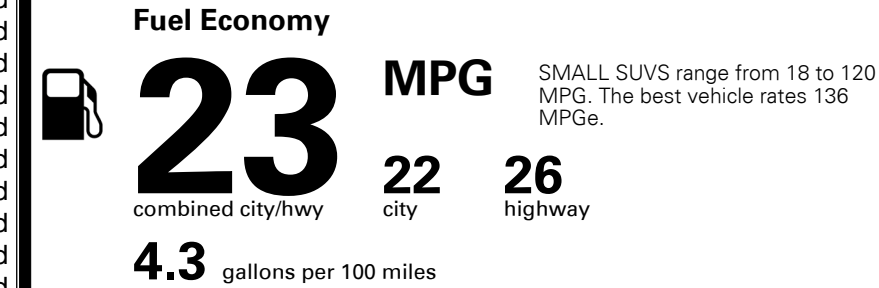

EXTERIOR

17" Alloy Wheels
Auto-On/Off Projector Headlights
LED Daytime Running Lights
Rear Privacy Glass
Rear Spoiler
Projector Fog Lamps
Unique Front with 28° Approach Angle

WARRANTY

10 Year/100,000 Mile Limited Powertrain Warranty
5 Year/60,000 Mile Limited Basic Warranty
5 Year/60,000 Mile Roadside Assistance
*Ask dealer for details

MANUFACTURER'S SUGGESTED RETAIL PRICE ▶

$ 27,690.00

COMPARE S AWD FEATURES

Added to/in place of standard LX AWD features
- 18" Dark Gray Alloy Wheels
- Blind-Spot Collision Warning (BCW)
- Rear Cross-Traffic Collision Warning (RCCW)
- Sofino Premium Leatherette Seat Trim
- Unique Grille, Lower Fascia, Side Sill Trim
- Roof Rails
- Power Folding Outside Mirrors
- Heated Outside Mirrors w/ LED Turn Signals
- Sport Leather Steering Wheel & Paddle Shifters
- Heated Front Seats

Included
Included
Included
Included
Included
Included
Included
Included
Included
Included
Included

ADDITIONAL INSTALLED EQUIPMENT:

(In addition to or in place of standard features)
Snow White Pearl Paint
S Sunroof Package
- Panoramic Sunroof
- LED Interior Lighting
Carpeted Floor Mats
Mud Guards

$395.00
$1,100.00

$135.00
$115.00

MSRP INCLUDING OPTIONS

$ 29,435.00

INLAND FREIGHT AND HANDLING

$ 1,045.00

TOTAL MANUFACTURER'S SUGGESTED RETAIL PRICE ▶

$ 30,480.00

TOTAL ADDITIONAL WEIGHT: 8.1

EPA DOT Fuel Economy and Environment

Gasoline Vehicle

You spend
$1,250
more in fuel costs
over 5 years
compared to the
average new vehicle.

Annual fuel cost
$1,750