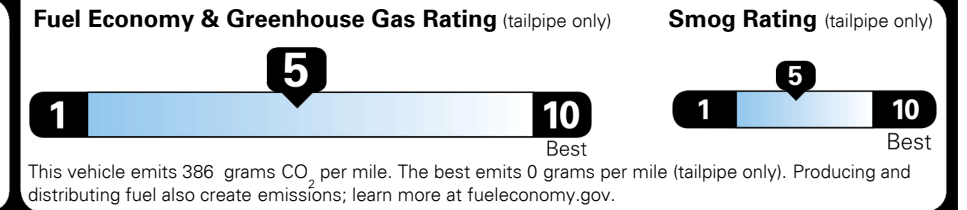

Actual results will vary for many reasons, including driving conditions and how you drive and maintain your vehicle. The average new vehicle gets 27 MPG and costs $7,500 to fuel over 5 years. Cost estimates are based on 15,000 miles per year at $ 2.70 per gallon. MPGe is miles per gasoline gallon equivalent. Vehicle emissions are a significant cause of climate change and smog.

fueleconomy.gov

Calculate personalized estimates and compare vehicles

GOVERNMENT 5-STAR SAFETY RATINGS

Overall Vehicle Score ★ ★ ★ ★ ★

Based on the combined rating of frontal, side and rollover.
Should ONLY be compared to other vehicles of similar size and weight.

Frontal Driver ★ ★ ★ ★ ★

Crash Passenger ★ ★ ★ ★ ★

Based on the risk of injury in a frontal impact.
Should ONLY be compared to other vehicles of similar size and weight.

Side Front seat ★ ★ ★ ★ ★

Crash Rear seat ★ ★ ★ ★ ★

Star ratings based on the risk of injury in a side impact.

Rollover ★ ★ ★ ★ ★

Star ratings based on the risk of rollover in a single-vehicle crash.

Star ratings range from 1 to 5 stars (★★★★★) with 5 being the highest.

Source: National Highway Traffic Safety Administration (NHTSA).

www.safercar.gov or 1-888-327-4236

Manufacturer's suggested retail price includes Manufacturer's recommended pre-delivery service. License and title fees, state and local taxes and other dealer installed options and accessories are not included in the manufacturer's suggested retail price.

PARTS CONTENT INFORMATION

FOR VEHICLES IN THIS CAR LINE U.S./CANADIAN PARTS CONTENT: 1 %

MAJOR SOURCES OF FOREIGN PARTS:
OTHER: 8%
KOREA: 91%

NOTE: PARTS CONTENT DOES NOT INCLUDE FINAL ASSEMBLY, DISTRIBUTION, OR OTHER NON-PARTS COSTS.

FOR THIS VEHICLE FINAL ASSEMBLY POINT:
GWANGJU, KOREA

COUNTRY OF ORIGIN

ENGINE: KOREA

TRANSMISSION: KOREA