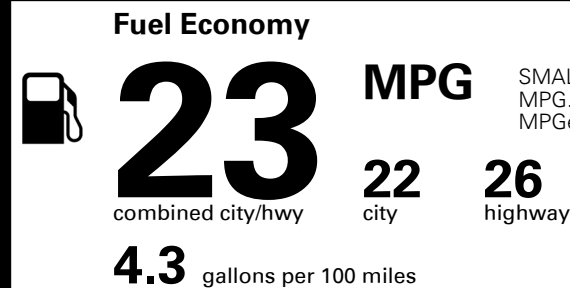

TOTAL ADDITIONAL WEIGHT: 6.4

#1 MASS MARKET BRAND IN J.D. POWER INITIAL QUALITY, 5 YEARS IN A ROW.

GIVE IT EVERYTHING KIA

For J.D. Power 2019 award information, go to jdpower.com/awards for more details.

EPA DOT Fuel Economy and Environment

Gasoline Vehicle

SMALL SUVs range from 18 to 120 MPG. The best vehicle rates 136 MPGe.

You spend \$1,250 more in fuel costs over 5 years compared to the average new vehicle.