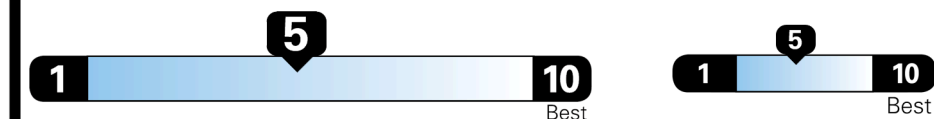

This vehicle emits 386 grams CO₂ per mile. The best emits 0 grams per mile (tailpipe only). Producing and distributing fuel also create emissions; learn more at fuel economy.gov.

Actual results will vary for many reasons, including driving conditions and how you drive and maintain your vehicle. The average new vehicle gets 27 MPG and costs $7,500 to fuel over 5 years. Cost estimates are based on 15,000 miles per year at $ 2.70 per gallon. MPGe is miles per gasoline gallon equivalent. Vehicle emissions are a significant cause of climate change and smog.

fuel economy.gov

Calculate personalized estimates and compare vehicles

GOVERNMENT 5-STAR SAFETY RATINGS

Overall Vehicle Score ★★★★★

Based on the combined rating of frontal, side and rollover. Should ONLY be compared to other vehicles of similar size and weight.

Frontal Driver ★★★★★

Crash Passenger ★★★★★

Based on the risk of injury in a frontal impact. Should ONLY be compared to other vehicles of similar size and weight.

Side Front seat ★★★★★

Crash Rear seat ★★★★★

Star ratings based on the risk of injury in a side impact.

Rollover ★★★★★

Star ratings based on the risk of rollover in a single-vehicle crash.

Star ratings range from 1 to 5 stars (★★★★★) with 5 being the highest.

Source: National Highway Traffic Safety Administration (NHTSA).

www.safercar.gov or 1-888-327-4236

Manufacturer's suggested retail price includes Manufacturer's recommended pre-delivery service. License and title fees, state and local taxes and other dealer installed options and accessories are not included in the manufacturer's suggested retail price.

PARTS CONTENT INFORMATION

FOR VEHICLES IN THIS CAR LINE U.S./CANADIAN PARTS CONTENT: 1 %

MAJOR SOURCES OF FOREIGN PARTS:
OTHER: 8%
KOREA: 91%

NOTE: PARTS CONTENT DOES NOT INCLUDE FINAL ASSEMBLY, DISTRIBUTION, OR OTHER NON-PARTS COSTS.

FOR THIS VEHICLE FINAL ASSEMBLY POINT: GWANGJU, KOREA

COUNTRY OF ORIGIN

ENGINE: KOREA

TRANSMISSION: KOREA