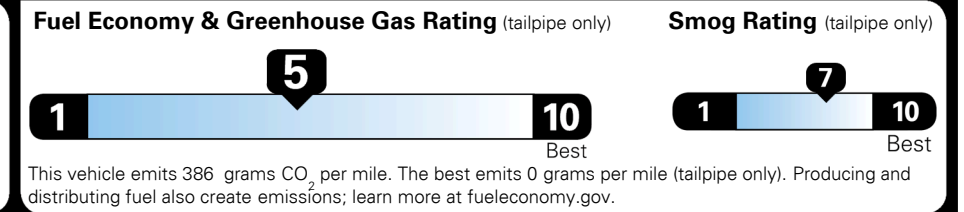

You spend
$1,250
more in fuel costs
over 5 years
compared to the
average new vehicle.

Annual fuel cost
$1,750

Actual results will vary for many reasons, including driving conditions and how you drive and maintain your vehicle. The average new vehicle gets 27 MPG and costs $7,500 to fuel over 5 years. Cost estimates are based on 15,000 miles per year at $ 2.70 per gallon. MPGe is miles per gasoline gallon equivalent. Vehicle emissions are a significant cause of climate change and smog.

fueleconomy.gov

Calculate personalized estimates and compare vehicles

GOVERNMENT 5-STAR SAFETY RATINGS

Overall Vehicle Score ★ ★ ★ ★ ★

Based on the combined rating of frontal, side and rollover.
Should ONLY be compared to other vehicles of similar size and weight.

Frontal Driver ★ ★ ★ ★ ★

Crash Passenger ★ ★ ★ ★ ★

Based on the risk of injury in a frontal impact.
Should ONLY be compared to other vehicles of similar size and weight.

Side Front seat ★ ★ ★ ★ ★

Crash Rear seat ★ ★ ★ ★ ★

Star ratings based on the risk of injury in a side impact.

Rollover ★ ★ ★ ★ ★

Star ratings based on the risk of rollover in a single-vehicle crash.

Star ratings range from 1 to 5 stars (★★★★★) with 5 being the highest.

Source: National Highway Traffic Safety Administration (NHTSA).

www.safercar.gov or 1-888-327-4236

Manufacturer's suggested retail price includes Manufacturer's recommended pre-delivery service. License and title fees, state and local taxes and other dealer installed options and accessories are not included in the manufacturer's suggested retail price.

PARTS CONTENT INFORMATION

FOR VEHICLES IN THIS CAR LINE U.S./CANADIAN PARTS CONTENT: 1 %

MAJOR SOURCES OF FOREIGN PARTS:
OTHER: 8%
KOREA: 91%

NOTE: PARTS CONTENT DOES NOT INCLUDE FINAL ASSEMBLY, DISTRIBUTION, OR OTHER NON-PARTS COSTS.

FOR THIS VEHICLE FINAL ASSEMBLY POINT:
GWANGJU, KOREA

COUNTRY OF ORIGIN

ENGINE: KOREA

TRANSMISSION: KOREA

TOTAL ADDITIONAL WEIGHT: 19.0