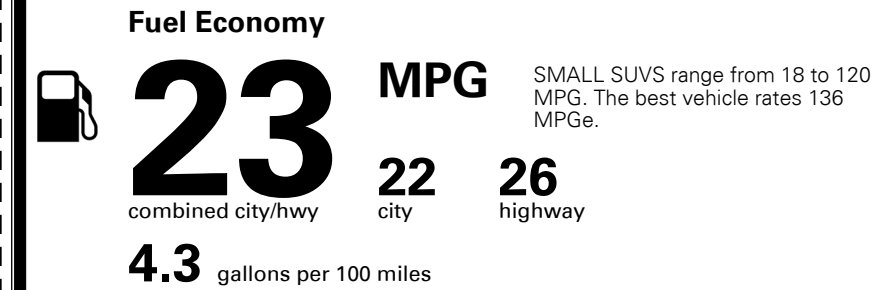

EXTERIOR

17" Alloy Wheels
Auto-On/Off Projector Headlights
LED Daytime Running Lights
Rear Privacy Glass
Rear Spoiler
Projector Fog Lamps
Unique Front with 28° Approach Angle

WARRANTY

10 Year/100,000 Mile Limited Powertrain Warranty
5 Year/60,000 Mile Limited Basic Warranty
5 Year/60,000 Mile Roadside Assistance
*Ask dealer for details

MANUFACTURER'S SUGGESTED RETAIL PRICE ▶

COMPARE S AWD FEATURES

Added to/in place of standard LX AWD features

- 18" Dark Gray Alloy Wheels
- Blind-Spot Collision Warning (BCW)
- Rear Cross-Traffic Collision Warning (RCCW)
- Sofino Premium Leatherette Seat Trim
- Unique Grille, Lower Fascia, Side Sill Trim
- Roof Rails
- Power Folding Outside Mirrors
- Heated Outside Mirrors w/ LED Turn Signals
- Sport Leather Steering Wheel & Paddle Shifters
- Heated Front Seats

ADDITIONAL INSTALLED EQUIPMENT:

(In addition to or in place of standard features)

- Carpeted Floor Mats
- Cargo Cover
- Cargo Tray

MSRP INCLUDING OPTIONS

INLAND FREIGHT AND HANDLING

TOTAL MANUFACTURER'S SUGGESTED RETAIL PRICE ▶

$ 27,690.00

Included
Included
Included
Included
Included
Included
Included
Included
Included
Included
Included

$135.00
$150.00
$80.00

$ 28,055.00

$ 1,045.00

$ 29,100.00

EPA DOT Fuel Economy and Environment

Gasoline Vehicle

You spend
$1,250
more in fuel costs
over 5 years
compared to the
average new vehicle.

Annual fuel cost
$1,750