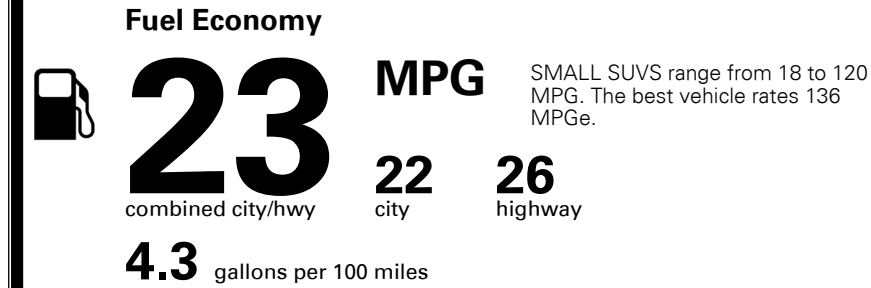

EXTERIOR

17" Alloy Wheels
Auto-On/Off Projector Headlights
LED Daytime Running Lights
Rear Privacy Glass
Rear Spoiler
Projector Fog Lamps
Unique Front with 28° Approach Angle

WARRANTY

10 Year/100,000 Mile Limited Powertrain Warranty
5 Year/60,000 Mile Limited Basic Warranty
5 Year/60,000 Mile Roadside Assistance
*Ask dealer for details

MANUFACTURER'S SUGGESTED RETAIL PRICE ▶

$ 27,690.00

COMPARE S AWD FEATURES

Added to/in place of standard LX AWD features
- 18" Dark Gray Alloy Wheels
- Blind-Spot Collision Warning (BCW)
- Rear Cross-Traffic Collision Warning (RCCW)
- Sofino Premium Leatherette Seat Trim
- Unique Grille, Lower Fascia, Side Sill Trim
- Roof Rails
- Power Folding Outside Mirrors
- Heated Outside Mirrors w/ LED Turn Signals
- Sport Leather Steering Wheel & Paddle Shifters
- Heated Front Seats

Included
Included
Included
Included
Included
Included
Included
Included
Included
Included
Included

ADDITIONAL INSTALLED EQUIPMENT:

(In addition to or in place of standard features)
Carpeted Floor Mats
Cargo Cover
Cargo Tray

$135.00
$150.00
$80.00

MSRP INCLUDING OPTIONS

$ 28,055.00

INLAND FREIGHT AND HANDLING

$ 1,045.00

TOTAL MANUFACTURER'S SUGGESTED RETAIL PRICE ▶

$ 29,100.00

TOTAL ADDITIONAL WEIGHT: 19.0

EPA DOT Fuel Economy and Environment

Gasoline Vehicle

You spend $1,250 more in fuel costs over 5 years compared to the average new vehicle.

Annual fuel cost $1,750