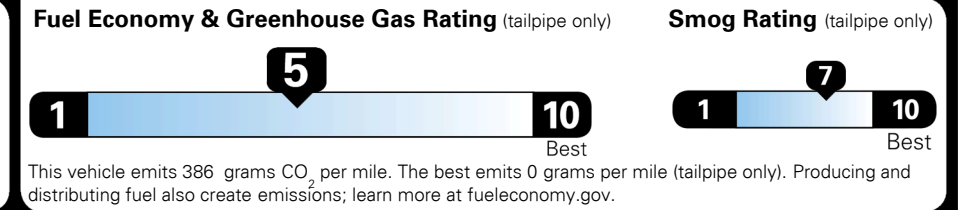

Actual results will vary for many reasons, including driving conditions and how you drive and maintain your vehicle. The average new vehicle gets 27 MPG and costs $7,500 to fuel over 5 years. Cost estimates are based on 15,000 miles per year at $ 2.70 per gallon. MPGe is miles per gasoline gallon equivalent. Vehicle emissions are a significant cause of climate change and smog.

fueleconomy.gov

Calculate personalized estimates and compare vehicles