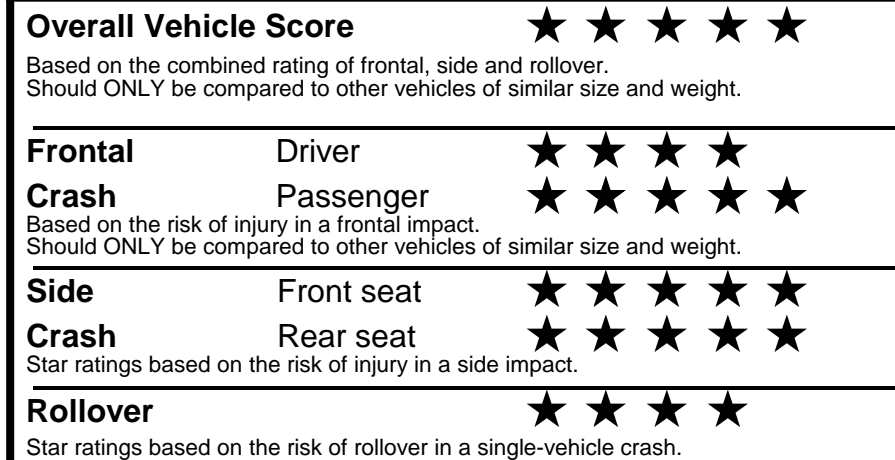

## GOVERNMENT 5-STAR SAFETY RATINGS

Star ratings range from 1 to 5 stars (★★★★★) with 5 being the highest. Source: National Highway Traffic Safety Administration (NHTSA). [www.safercar.gov](http://www.safercar.gov) or 1-888-327-4236