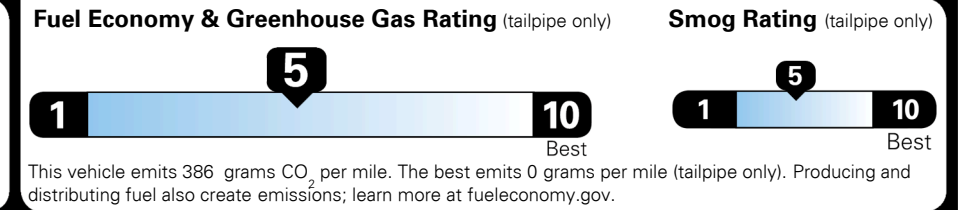

Actual results will vary for many reasons, including driving conditions and how you drive and maintain your vehicle. The average new vehicle gets 27 MPG and costs $7,500 to fuel over 5 years. Cost estimates are based on 15,000 miles per year at $ 2.70 per gallon. MPGe is miles per gasoline gallon equivalent. Vehicle emissions are a significant cause of climate change and smog.

fueleconomy.gov

Calculate personalized estimates and compare vehicles

GOVERNMENT 5-STAR SAFETY RATINGS

Overall Vehicle Score ★ ★ ★ ★ ★

Based on the combined rating of frontal, side and rollover. Should ONLY be compared to other vehicles of similar size and weight.

Frontal Driver ★ ★ ★ ★ ★

Crash Passenger ★ ★ ★ ★ ★

Based on the risk of injury in a frontal impact. Should ONLY be compared to other vehicles of similar size and weight.

Side Front seat ★ ★ ★ ★ ★

Crash Rear seat ★ ★ ★ ★ ★

Star ratings based on the risk of injury in a side impact.

Rollover ★ ★ ★ ★ ★

Star ratings based on the risk of rollover in a single-vehicle crash.

Star ratings range from 1 to 5 stars (★★★★★) with 5 being the highest.

Source: National Highway Traffic Safety Administration (NHTSA).

www.safercar.gov or 1-888-327-4236

Manufacturer's suggested retail price includes Manufacturer's recommended pre-delivery service. License and title fees, state and local taxes and other dealer installed options and accessories are not included in the manufacturer's suggested retail price.

PARTS CONTENT INFORMATION

FOR VEHICLES IN THIS CAR LINE U.S./CANADIAN PARTS CONTENT: 1 %

MAJOR SOURCES OF FOREIGN PARTS:
OTHER: 8%
KOREA: 91%

NOTE: PARTS CONTENT DOES NOT INCLUDE FINAL ASSEMBLY, DISTRIBUTION, OR OTHER NON-PARTS COSTS.

FOR THIS VEHICLE FINAL ASSEMBLY POINT:
GWANGJU, KOREA

COUNTRY OF ORIGIN

ENGINE: KOREA

TRANSMISSION: KOREA