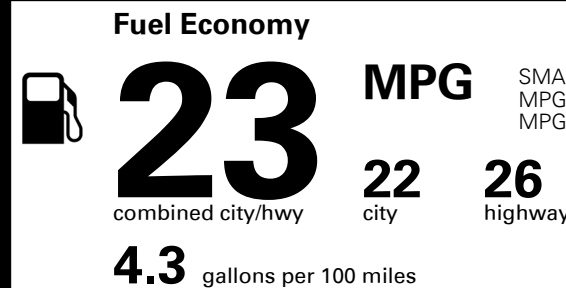

MSRP INCLUDING OPTIONS

\$ 28,690.00

INLAND FREIGHT AND HANDLING

\$ 1,045.00

**TOTAL MANUFACTURER'S SUGGESTED RETAIL PRICE ▶**

**\$ 29,735.00**

TOTAL ADDITIONAL WEIGHT: 25.7

**#1 MASS MARKET BRAND IN J.D. POWER INITIAL QUALITY, 5 YEARS IN A ROW.**

**GIVE IT EVERYTHING KIA**

For J.D. Power 2019 award information, go to [jdpower.com/awards](http://jdpower.com/awards) for more details.

**EPA DOT Fuel Economy and Environment**

**Gasoline Vehicle**

SMALL SUVs range from 18 to 120 MPG. The best vehicle rates 136 MPGe.