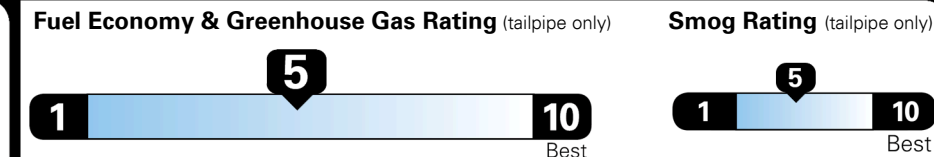

This vehicle emits 386 grams CO₂ per mile. The best emits 0 grams per mile (tailpipe only). Producing and distributing fuel also create emissions; learn more at fuelconomy.gov.

Actual results will vary for many reasons, including driving conditions and how you drive and maintain your vehicle. The average new vehicle gets 27 MPG and costs $7,500 to fuel over 5 years. Cost estimates are based on 15,000 miles per year at $ 2.70 per gallon. MPGe is miles per gasoline gallon equivalent. Vehicle emissions are a significant cause of climate change and smog.

fuelconomy.gov

Calculate personalized estimates and compare vehicles

GOVERNMENT 5-STAR SAFETY RATINGS

Overall Vehicle Score ★★★★★

Based on the combined rating of frontal, side and rollover. Should ONLY be compared to other vehicles of similar size and weight.

Frontal Driver ★★★★★

Crash Passenger ★★★★★

Based on the risk of injury in a frontal impact. Should ONLY be compared to other vehicles of similar size and weight.

Side Front seat ★★★★★

Crash Rear seat ★★★★★

Star ratings based on the risk of injury in a side impact.

Rollover ★★★★★

Star ratings based on the risk of rollover in a single-vehicle crash.

Star ratings range from 1 to 5 stars (★★★★★) with 5 being the highest.

Source: National Highway Traffic Safety Administration (NHTSA).

www.safercar.gov or 1-888-327-4236

Manufacturer's suggested retail price includes Manufacturer's recommended pre-delivery service. License and title fees, state and local taxes and other dealer installed options and accessories are not included in the manufacturer's suggested retail price.

PARTS CONTENT INFORMATION

FOR VEHICLES IN THIS CAR LINE U.S./CANADIAN PARTS CONTENT: 1 %

MAJOR SOURCES OF FOREIGN PARTS:
OTHER: 8%
KOREA: 91%

NOTE: PARTS CONTENT DOES NOT INCLUDE FINAL ASSEMBLY, DISTRIBUTION, OR OTHER NON-PARTS COSTS.

FOR THIS VEHICLE FINAL ASSEMBLY POINT: GWANGJU, KOREA

COUNTRY OF ORIGIN

ENGINE: KOREA

TRANSMISSION: KOREA