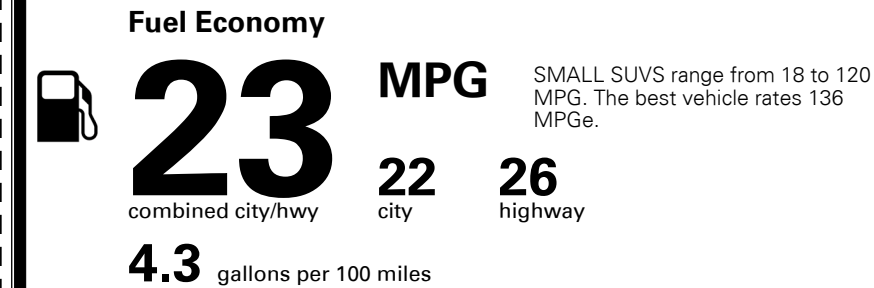

EXTERIOR

17" Alloy Wheels
Auto-On/Off Projector Headlights
LED Daytime Running Lights
Rear Privacy Glass
Rear Spoiler
Projector Fog Lamps
Unique Front with 28° Approach Angle

WARRANTY

10 Year/100,000 Mile Limited Powertrain Warranty
5 Year/60,000 Mile Limited Basic Warranty
5 Year/60,000 Mile Roadside Assistance
*Ask dealer for details

MANUFACTURER'S SUGGESTED RETAIL PRICE ▶

$ 27,690.00

COMPARE S AWD FEATURES

Added to/in place of standard LX AWD features

- 18" Dark Gray Alloy Wheels
- Blind-Spot Collision Warning (BCW)
- Rear Cross-Traffic Collision Warning (RCCW)
- Sofino Premium Leatherette Seat Trim
- Unique Grille, Lower Fascia, Side Sill Trim
- Roof Rails
- Power Folding Outside Mirrors
- Heated Outside Mirrors w/ LED Turn Signals
- Sport Leather Steering Wheel & Paddle Shifters
- Heated Front Seats

Included
Included
Included
Included
Included
Included
Included
Included
Included
Included
Included

ADDITIONAL INSTALLED EQUIPMENT:
(In addition to or in place of standard features)
Carpeted Floor Mats

$135.00

MSRP INCLUDING OPTIONS

$ 27,825.00

INLAND FREIGHT AND HANDLING

$ 1,045.00

TOTAL MANUFACTURER'S SUGGESTED RETAIL PRICE ▶

$ 28,870.00

TOTAL ADDITIONAL WEIGHT: 6.4

EPA DOT Fuel Economy and Environment

Gasoline Vehicle

You spend
$1,250
more in fuel costs
over 5 years
compared to the
average new vehicle.

Annual fuel cost
$1,750