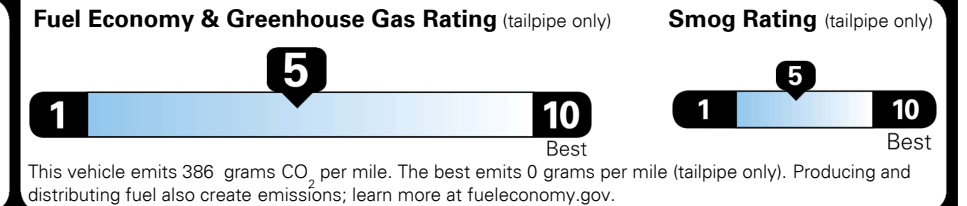

Actual results will vary for many reasons, including driving conditions and how you drive and maintain your vehicle. The average new vehicle gets 27 MPG and costs $7,500 to fuel over 5 years. Cost estimates are based on 15,000 miles per year at $ 2.70 per gallon. MPGe is miles per gasoline gallon equivalent. Vehicle emissions are a significant cause of climate change and smog.

fueleconomy.gov

Calculate personalized estimates and compare vehicles

GOVERNMENT 5-STAR SAFETY RATINGS

Overall Vehicle Score ★ ★ ★ ★ ★

Based on the combined rating of frontal, side and rollover.
Should ONLY be compared to other vehicles of similar size and weight.

Frontal Driver ★ ★ ★ ★ ★

Crash Passenger ★ ★ ★ ★ ★

Based on the risk of injury in a frontal impact.
Should ONLY be compared to other vehicles of similar size and weight.

Side Front seat ★ ★ ★ ★ ★

Crash Rear seat ★ ★ ★ ★ ★

Star ratings based on the risk of injury in a side impact.

Rollover ★ ★ ★ ★ ★

Star ratings based on the risk of rollover in a single-vehicle crash.

Star ratings range from 1 to 5 stars (★★★★★) with 5 being the highest.

Source: National Highway Traffic Safety Administration (NHTSA).

www.safercar.gov or 1-888-327-4236

Manufacturer's suggested retail price includes Manufacturer's recommended pre-delivery service. License and title fees, state and local taxes and other dealer installed options and accessories are not included in the manufacturer's suggested retail price.

PARTS CONTENT INFORMATION

FOR VEHICLES IN THIS CAR LINE U.S./CANADIAN PARTS CONTENT: 1 %

MAJOR SOURCES OF FOREIGN PARTS:
OTHER: 8%
KOREA: 91%

NOTE: PARTS CONTENT DOES NOT INCLUDE FINAL ASSEMBLY, DISTRIBUTION, OR OTHER NON-PARTS COSTS.

FOR THIS VEHICLE
FINAL ASSEMBLY POINT:
GWANGJU, KOREA

COUNTRY OF ORIGIN

ENGINE: KOREA

TRANSMISSION: KOREA