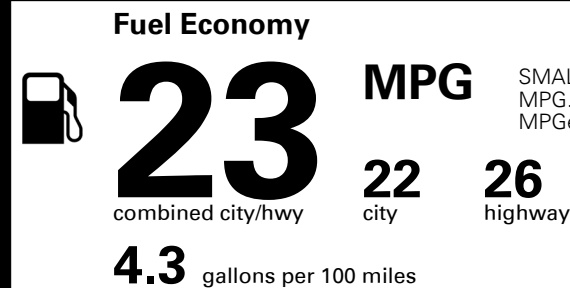

\$395.00
 \$3,000.00

\$135.00

\$ 31,220.00

\$ 1,045.00

\$ 32,265.00

#1 MASS MARKET BRAND IN
 J.D. POWER INITIAL QUALITY,
 5 YEARS IN A ROW.

GIVE IT EVERYTHING KIA

For J.D. Power 2019 award information, go to jdpower.com/awards for more details.

EPA DOT Fuel Economy and Environment

Gasoline Vehicle

SMALL SUVs range from 18 to 120 MPG. The best vehicle rates 136 MPGe.

You spend
\$1,250
 more in fuel costs
 over 5 years
 compared to the
 average new vehicle.