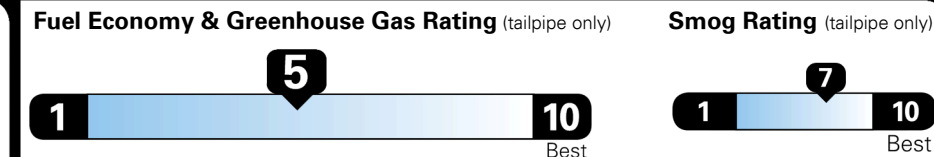

SMALL SUVs range from 18 to 120 MPG. The best vehicle rates 136 MPGe.

You spend
$1,250
more in fuel costs
over 5 years
compared to the
average new vehicle.

Annual fuel cost
$1,750

This vehicle emits 386 grams CO₂ per mile. The best emits 0 grams per mile (tailpipe only). Producing and distributing fuel also create emissions; learn more at fuelconomy.gov.

Actual results will vary for many reasons, including driving conditions and how you drive and maintain your vehicle. The average new vehicle gets 27 MPG and costs $7,500 to fuel over 5 years. Cost estimates are based on 15,000 miles per year at $ 2.70 per gallon. MPGe is miles per gasoline gallon equivalent. Vehicle emissions are a significant cause of climate change and smog.

fuelconomy.gov

Calculate personalized estimates and compare vehicles

GOVERNMENT 5-STAR SAFETY RATINGS

PARTS CONTENT INFORMATION

Overall Vehicle Score ★ ★ ★ ★ ★

Based on the combined rating of frontal, side and rollover. Should ONLY be compared to other vehicles of similar size and weight.

Frontal Crash Driver ★ ★ ★ ★ ★
Passenger ★ ★ ★ ★ ★

Based on the risk of injury in a frontal impact. Should ONLY be compared to other vehicles of similar size and weight.

Side Crash Front seat ★ ★ ★ ★ ★
Rear seat ★ ★ ★ ★ ★

Star ratings based on the risk of injury in a side impact.

Rollover ★ ★ ★ ★ ★

Star ratings based on the risk of rollover in a single-vehicle crash.

Star ratings range from 1 to 5 stars (★★★★★) with 5 being the highest.

Source: National Highway Traffic Safety Administration (NHTSA).

www.safercar.gov or 1-888-327-4236

Manufacturer's suggested retail price includes Manufacturer's recommended pre-delivery service. License and title fees, state and local taxes and other dealer installed options and accessories are not included in the manufacturer's suggested retail price.

FOR VEHICLES IN THIS CAR LINE U.S./CANADIAN PARTS CONTENT: 1 %

MAJOR SOURCES OF FOREIGN PARTS:
OTHER: 8%
KOREA: 91%

NOTE: PARTS CONTENT DOES NOT INCLUDE FINAL ASSEMBLY, DISTRIBUTION, OR OTHER NON-PARTS COSTS.

FOR THIS VEHICLE FINAL ASSEMBLY POINT:
GWANGJU, KOREA

COUNTRY OF ORIGIN

ENGINE: KOREA

TRANSMISSION: KOREA

TOTAL ADDITIONAL WEIGHT: 6.4