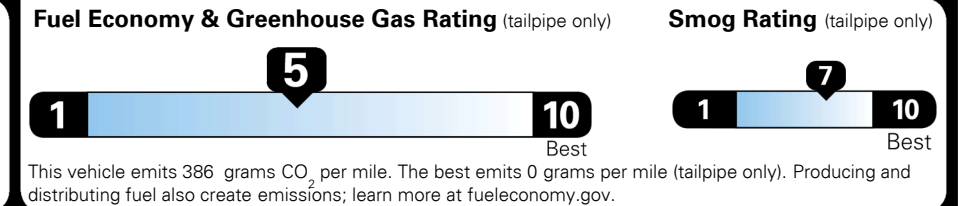

SMALL SUVs range from 18 to 120 MPG. The best vehicle rates 136 MPGe.

You spend $1,250 more in fuel costs over 5 years compared to the average new vehicle.

Annual fuel cost $1,750

Actual results will vary for many reasons, including driving conditions and how you drive and maintain your vehicle. The average new vehicle gets 27 MPG and costs $7,500 to fuel over 5 years. Cost estimates are based on 15,000 miles per year at $ 2.70 per gallon. MPGe is miles per gasoline gallon equivalent. Vehicle emissions are a significant cause of climate change and smog.

fueleconomy.gov

Calculate personalized estimates and compare vehicles

GOVERNMENT 5-STAR SAFETY RATINGS

Overall Vehicle Score ★ ★ ★ ★ ★

Based on the combined rating of frontal, side and rollover. Should ONLY be compared to other vehicles of similar size and weight.

Frontal	Driver	★ ★ ★ ★ ★
Crash	Passenger	★ ★ ★ ★ ★

Based on the risk of injury in a frontal impact. Should ONLY be compared to other vehicles of similar size and weight.

Side	Front seat	★ ★ ★ ★ ★
Crash	Rear seat	★ ★ ★ ★ ★

Star ratings based on the risk of injury in a side impact.

Rollover ★ ★ ★ ★ ★

Star ratings based on the risk of rollover in a single-vehicle crash.

Star ratings range from 1 to 5 stars (★★★★★) with 5 being the highest.

Source: National Highway Traffic Safety Administration (NHTSA).

www.safercar.gov or 1-888-327-4236

Manufacturer's suggested retail price includes Manufacturer's recommended pre-delivery service. License and title fees, state and local taxes and other dealer installed options and accessories are not included in the manufacturer's suggested retail price.

PARTS CONTENT INFORMATION

FOR VEHICLES IN THIS CAR LINE U.S./CANADIAN PARTS CONTENT: 1 %

MAJOR SOURCES OF FOREIGN PARTS:
OTHER: 8%
KOREA: 91%

NOTE: PARTS CONTENT DOES NOT INCLUDE FINAL ASSEMBLY, DISTRIBUTION, OR OTHER NON-PARTS COSTS.

FOR THIS VEHICLE FINAL ASSEMBLY POINT: GWANGJU, KOREA

COUNTRY OF ORIGIN

ENGINE: KOREA

TRANSMISSION: KOREA

TOTAL ADDITIONAL WEIGHT: 7.2