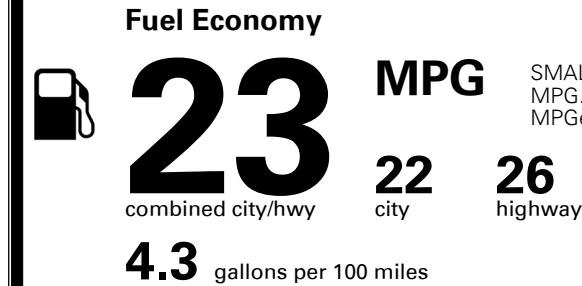

## EPA DOT Fuel Economy and Environment

Gasoline Vehicle

SMALL SUVs range from 18 to 120 MPG. The best vehicle rates 136 MPGe.

**You spend \$1,250 more in fuel costs over 5 years** compared to the average new vehicle.