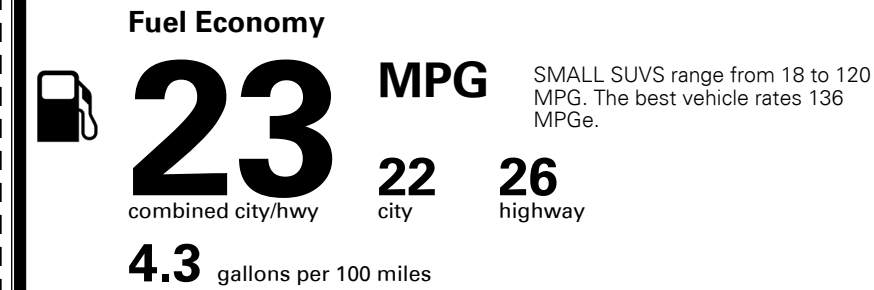

ADDITIONAL INSTALLED EQUIPMENT:

(In addition to or in place of standard features)

- Hyper Red Paint
- S AWD Premium Package
- Panoramic Sunroof
- Power Driver Seat with Lumbar Support
- Smart Key w/ Push Button Start & Smart Welcome
- Smart Cruise Control w/ Stop & Go
- Wireless Charging Pad, Electronic Parking Brake
- Dual-Zone Automatic Climate Control
- LED Tail Lamps and Front Fog Lamps
- Illuminated Sunvisor Mirrors
- Auto-Dimming Rearview Mirror w/ Homelink
- SiriusXM Radio (with 3 month subscription)*
- UVO link^

^Includes 1 year service; see owners.kia.com for details

- Carpeted Floor Mats
- Wheel Locks

MSRP INCLUDING OPTIONS

INLAND FREIGHT AND HANDLING

TOTAL MANUFACTURER'S SUGGESTED RETAIL PRICE ▶

$ 27,690.00

Included
Included
Included
Included
Included
Included
Included
Included
Included
Included
Included

$295.00
$3,000.00

$135.00
$60.00

$ 31,180.00

$ 1,045.00

$ 32,225.00

#1 MASS MARKET BRAND IN
J.D. POWER INITIAL QUALITY,
5 YEARS IN A ROW.

GIVE IT EVERYTHING KIA

For J.D. Power 2019 award information, go to jdpower.com/awards for more details.

EPA DOT Fuel Economy and Environment

Gasoline Vehicle

You spend
$1,250
more in fuel costs
over 5 years
compared to the
average new vehicle.

Annual fuel cost
$1,750