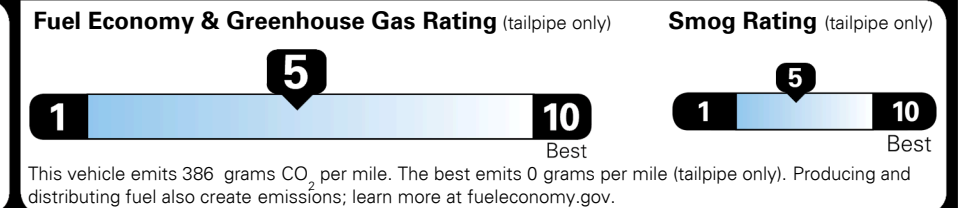

You spend
$1,250
more in fuel costs
over 5 years
compared to the
average new vehicle.

Annual fuel cost
$1,750

Actual results will vary for many reasons, including driving conditions and how you drive and maintain your vehicle. The average new vehicle gets 27 MPG and costs $7,500 to fuel over 5 years. Cost estimates are based on 15,000 miles per year at $ 2.70 per gallon. MPGe is miles per gasoline gallon equivalent. Vehicle emissions are a significant cause of climate change and smog.

fuel economy.gov

Calculate personalized estimates and compare vehicles

GOVERNMENT 5-STAR SAFETY RATINGS

Overall Vehicle Score ★ ★ ★ ★ ★

Based on the combined rating of frontal, side and rollover. Should ONLY be compared to other vehicles of similar size and weight.

Frontal Driver ★ ★ ★ ★ ★

Crash Passenger ★ ★ ★ ★ ★

Based on the risk of injury in a frontal impact. Should ONLY be compared to other vehicles of similar size and weight.

Side Front seat ★ ★ ★ ★ ★

Crash Rear seat ★ ★ ★ ★ ★

Star ratings based on the risk of injury in a side impact.

Rollover ★ ★ ★ ★ ★

Star ratings based on the risk of rollover in a single-vehicle crash.

Star ratings range from 1 to 5 stars (★★★★★) with 5 being the highest.

Source: National Highway Traffic Safety Administration (NHTSA).

www.safercar.gov or 1-888-327-4236

Manufacturer's suggested retail price includes Manufacturer's recommended pre-delivery service. License and title fees, state and local taxes and other dealer installed options and accessories are not included in the manufacturer's suggested retail price.

PARTS CONTENT INFORMATION

FOR VEHICLES IN THIS CAR LINE U.S./CANADIAN PARTS CONTENT: 1 %

MAJOR SOURCES OF FOREIGN PARTS:
OTHER: 8%
KOREA: 91%

NOTE: PARTS CONTENT DOES NOT INCLUDE FINAL ASSEMBLY, DISTRIBUTION, OR OTHER NON-PARTS COSTS.

FOR THIS VEHICLE FINAL ASSEMBLY POINT:
GWANGJU, KOREA

COUNTRY OF ORIGIN

ENGINE: KOREA

TRANSMISSION: KOREA

TOTAL ADDITIONAL WEIGHT: 7.2