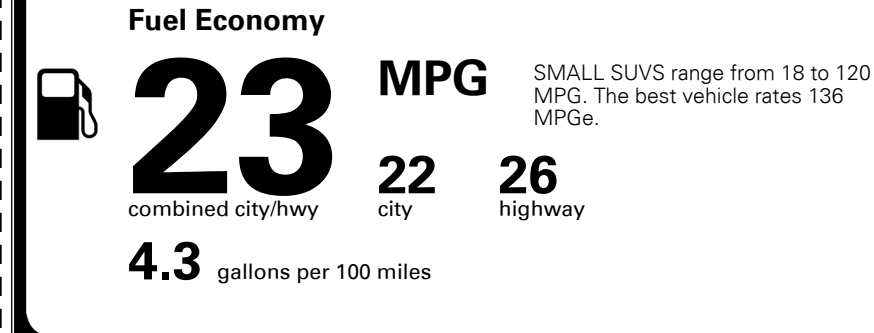

\$3,000.00

\$135.00
 \$60.00

\$ 30,885.00

\$ 1,045.00

\$ 31,930.00

EPA DOT Fuel Economy and Environment

Gasoline Vehicle

You spend \$1,250 more in fuel costs over 5 years compared to the average new vehicle.