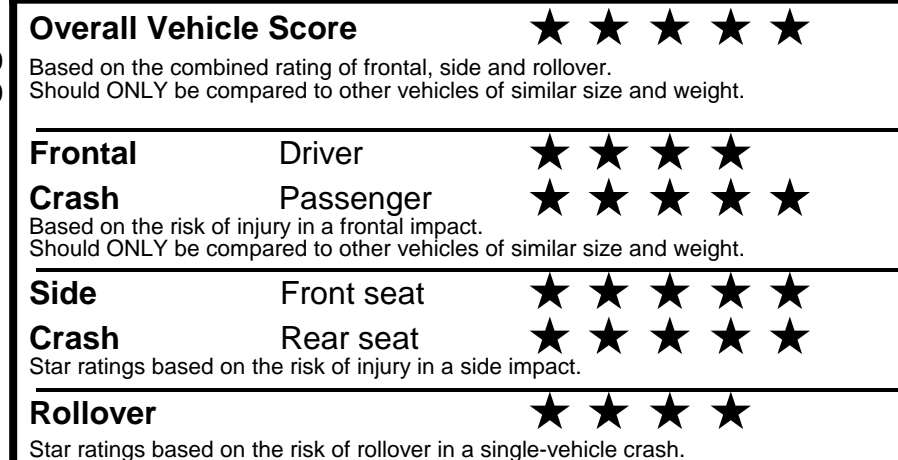

fueleconomy.gov

Calculate personalized estimates and compare vehicles

GOVERNMENT 5-STAR SAFETY RATINGS

Star ratings range from 1 to 5 stars (★★★★★) with 5 being the highest. Source: National Highway Traffic Safety Administration (NHTSA). www.safercar.gov or 1-888-327-4236