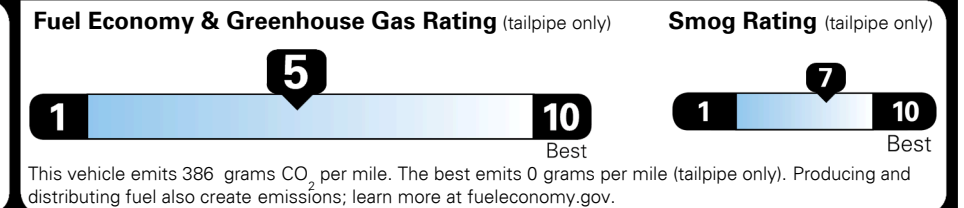

You spend $1,250 more in fuel costs over 5 years compared to the average new vehicle.

Annual fuel cost $1,750