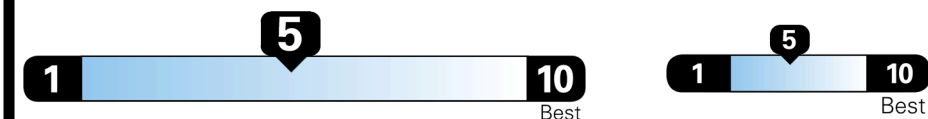

EPA DOT Fuel Economy and Environment

Gasoline Vehicle

Fuel Economy

23 MPG
combined city/hwy

22 MPG
city

26 MPG
highway

4.3 gallons per 100 miles

SMALL SUVs range from 18 to 120 MPG. The best vehicle rates 136 MPGe.

You spend $1,250 more in fuel costs over 5 years compared to the average new vehicle.

Annual fuel cost $1,750

Fuel Economy & Greenhouse Gas Rating (tailpipe only) **Smog Rating (tailpipe only)**

This vehicle emits 386 grams CO₂ per mile. The best emits 0 grams per mile (tailpipe only). Producing and distributing fuel also create emissions; learn more at fuel economy.gov.

Actual results will vary for many reasons, including driving conditions and how you drive and maintain your vehicle. The average new vehicle gets 27 MPG and costs $7,500 to fuel over 5 years. Cost estimates are based on 15,000 miles per year at $ 2.70 per gallon. MPGe is miles per gasoline gallon equivalent. Vehicle emissions are a significant cause of climate change and smog.

fuel economy.gov

Calculate personalized estimates and compare vehicles

GOVERNMENT 5-STAR SAFETY RATINGS

Overall Vehicle Score ★★★★★

Based on the combined rating of frontal, side and rollover. Should ONLY be compared to other vehicles of similar size and weight.

Frontal Driver ★★★★★

Crash Passenger ★★★★★

Based on the risk of injury in a frontal impact. Should ONLY be compared to other vehicles of similar size and weight.

Side Front seat ★★★★★

Crash Rear seat ★★★★★

Star ratings based on the risk of injury in a side impact.

Rollover ★★★★★

Star ratings based on the risk of rollover in a single-vehicle crash.

Star ratings range from 1 to 5 stars (★★★★★) with 5 being the highest.

Source: National Highway Traffic Safety Administration (NHTSA).

www.safercar.gov or 1-888-327-4236

Manufacturer's suggested retail price includes Manufacturer's recommended pre-delivery service. License and title fees, state and local taxes and other dealer installed options and accessories are not included in the manufacturer's suggested retail price.

PARTS CONTENT INFORMATION

FOR VEHICLES IN THIS CAR LINE U.S./CANADIAN PARTS CONTENT: 1 %

MAJOR SOURCES OF FOREIGN PARTS:
OTHER: 8%
KOREA: 91%

NOTE: PARTS CONTENT DOES NOT INCLUDE FINAL ASSEMBLY, DISTRIBUTION, OR OTHER NON-PARTS COSTS.

FOR THIS VEHICLE FINAL ASSEMBLY POINT: GWANGJU, KOREA

COUNTRY OF ORIGIN

ENGINE: KOREA
TRANSMISSION: KOREA

TOTAL ADDITIONAL WEIGHT: 6.4