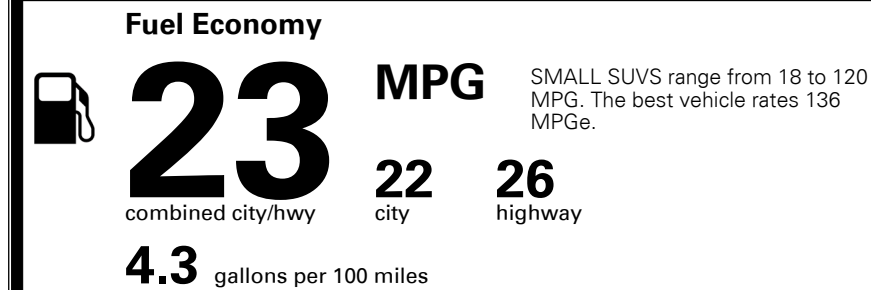

17" Alloy Wheels
Auto-On/Off Projector Headlights
LED Daytime Running Lights
Rear Privacy Glass
Rear Spoiler
Projector Fog Lamps
Unique Front with 28° Approach Angle

WARRANTY

10 Year/100,000 Mile Limited Powertrain Warranty
5 Year/60,000 Mile Limited Basic Warranty
5 Year/60,000 Mile Roadside Assistance
*Ask dealer for details

MANUFACTURER'S SUGGESTED RETAIL PRICE ▶

$ 27,690.00

COMPARE S AWD FEATURES

Added to/in place of standard LX AWD features

- 18" Dark Gray Alloy Wheels
- Blind-Spot Collision Warning (BCW)
- Rear Cross-Traffic Collision Warning (RCCW)
- Sofino Premium Leatherette Seat Trim
- Unique Grille, Lower Fascia, Side Sill Trim
- Roof Rails
- Power Folding Outside Mirrors
- Heated Outside Mirrors w/ LED Turn Signals
- Sport Leather Steering Wheel & Paddle Shifters
- Heated Front Seats

Included
Included
Included
Included
Included
Included
Included
Included
Included
Included
Included

ADDITIONAL INSTALLED EQUIPMENT:

(In addition to or in place of standard features)
Carpeted Floor Mats

$135.00

MSRP INCLUDING OPTIONS

$ 27,825.00

INLAND FREIGHT AND HANDLING

$ 1,045.00

TOTAL MANUFACTURER'S SUGGESTED RETAIL PRICE ▶

$ 28,870.00

TOTAL ADDITIONAL WEIGHT: 6.4

#1 MASS MARKET BRAND IN
J.D. POWER INITIAL QUALITY,
5 YEARS IN A ROW.

GIVE IT EVERYTHING

For J.D. Power 2019 award information, go to jdpower.com/awards for more details.

EPA DOT Fuel Economy and Environment

Gasoline Vehicle

You spend
$1,250
more in fuel costs
over 5 years
compared to the
average new vehicle.

Annual fuel cost
$1,750