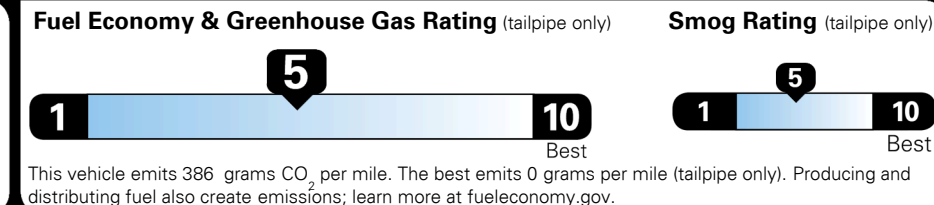

Actual results will vary for many reasons, including driving conditions and how you drive and maintain your vehicle. The average new vehicle gets 27 MPG and costs $7,500 to fuel over 5 years. Cost estimates are based on 15,000 miles per year at $ 2.70 per gallon. MPGe is miles per gasoline gallon equivalent. Vehicle emissions are a significant cause of climate change and smog.

fuel economy.gov

Calculate personalized estimates and compare vehicles

GOVERNMENT 5-STAR SAFETY RATINGS

Overall Vehicle Score ★ ★ ★ ★ ★

Based on the combined rating of frontal, side and rollover.
Should ONLY be compared to other vehicles of similar size and weight.

Frontal Driver ★ ★ ★ ★ ★

Crash Passenger ★ ★ ★ ★ ★

Based on the risk of injury in a frontal impact.
Should ONLY be compared to other vehicles of similar size and weight.

Side Front seat ★ ★ ★ ★ ★

Crash Rear seat ★ ★ ★ ★ ★

Star ratings based on the risk of injury in a side impact.

Rollover ★ ★ ★ ★ ★

Star ratings based on the risk of rollover in a single-vehicle crash.

Star ratings range from 1 to 5 stars (★★★★★) with 5 being the highest.

Source: National Highway Traffic Safety Administration (NHTSA).

www.safercar.gov or 1-888-327-4236

Manufacturer's suggested retail price includes Manufacturer's recommended pre-delivery service. License and title fees, state and local taxes and other dealer installed options and accessories are not included in the manufacturer's suggested retail price.

PARTS CONTENT INFORMATION

FOR VEHICLES IN THIS CAR
LINE U.S./CANADIAN
PARTS CONTENT: 1 %

MAJOR SOURCES OF
FOREIGN PARTS:
OTHER: 8%
KOREA: 91%

NOTE: PARTS CONTENT DOES
NOT INCLUDE FINAL ASSEMBLY,
DISTRIBUTION, OR OTHER
NON-PARTS COSTS.

FOR THIS VEHICLE
FINAL ASSEMBLY POINT:
GWANGJU, KOREA

COUNTRY OF ORIGIN

ENGINE: KOREA

TRANSMISSION: KOREA