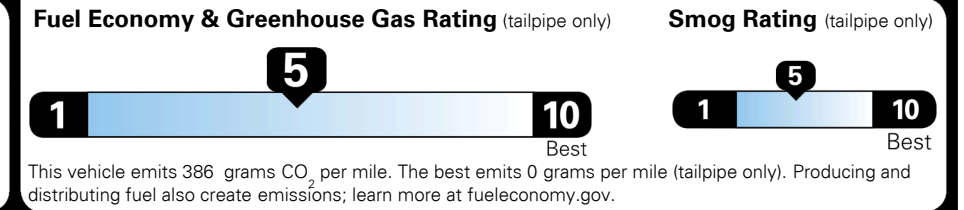

\$95.00
 \$135.00
 \$50.00
 \$150.00
 \$115.00
 \$60.00

MSRP INCLUDING OPTIONS

\$ 28,295.00

INLAND FREIGHT AND HANDLING

\$ 1,045.00

TOTAL MANUFACTURER'S SUGGESTED RETAIL PRICE ▶

\$ 29,340.00

TOTAL ADDITIONAL WEIGHT: 25.7

EPA DOT Fuel Economy and Environment

Gasoline Vehicle

You spend
\$1,250
 more in fuel costs
 over 5 years
 compared to the
 average new vehicle.

Annual fuel cost
\$1,750

Actual results will vary for many reasons, including driving conditions and how you drive and maintain your vehicle. The average new vehicle gets 27 MPG and costs \$7,500 to fuel over 5 years. Cost estimates are based on 15,000 miles per year at \$ 2.70 per gallon. MPGe is miles per gasoline gallon equivalent. Vehicle emissions are a significant cause of climate change and smog.