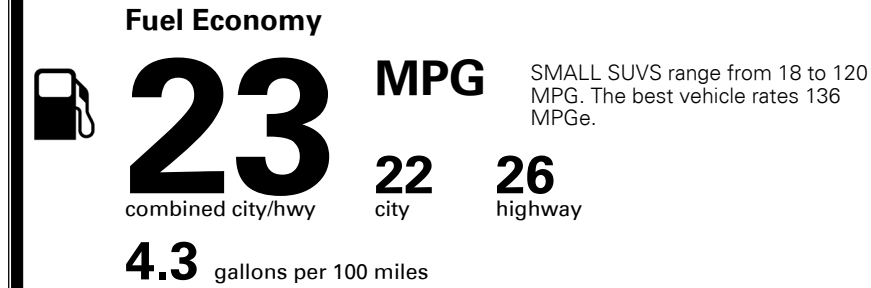

EXTERIOR

17" Alloy Wheels
Auto-On/Off Projector Headlights
LED Daytime Running Lights
Rear Privacy Glass
Rear Spoiler
Projector Fog Lamps
Unique Front with 28° Approach Angle

WARRANTY

10 Year/100,000 Mile Limited Powertrain Warranty
5 Year/60,000 Mile Limited Basic Warranty
5 Year/60,000 Mile Roadside Assistance
*Ask dealer for details

MANUFACTURER'S SUGGESTED RETAIL PRICE ▶

$ 27,690.00

COMPARE S AWD FEATURES

Added to/in place of standard LX AWD features

- 18" Dark Gray Alloy Wheels
- Blind-Spot Collision Warning (BCW)
- Rear Cross-Traffic Collision Warning (RCCW)
- Sofino Premium Leatherette Seat Trim
- Unique Grille, Lower Fascia, Side Sill Trim
- Roof Rails
- Power Folding Outside Mirrors
- Heated Outside Mirrors w/ LED Turn Signals
- Sport Leather Steering Wheel & Paddle Shifters
- Heated Front Seats

Included
Included
Included
Included
Included
Included
Included
Included
Included
Included
Included

ADDITIONAL INSTALLED EQUIPMENT:

(In addition to or in place of standard features)

- Cargo Mat
- Carpeted Floor Mats
- Cargo Net
- Cargo Cover
- Mud Guards
- Wheel Locks

$95.00
$135.00
$50.00
$150.00
$115.00
$60.00

MSRP INCLUDING OPTIONS

$ 28,295.00

INLAND FREIGHT AND HANDLING

$ 1,045.00

TOTAL MANUFACTURER'S SUGGESTED RETAIL PRICE ▶

$ 29,340.00

TOTAL ADDITIONAL WEIGHT: 25.7

EPA DOT Fuel Economy and Environment

Gasoline Vehicle

You spend
$1,250
more in fuel costs
over 5 years
compared to the
average new vehicle.

Annual fuel cost
$1,750