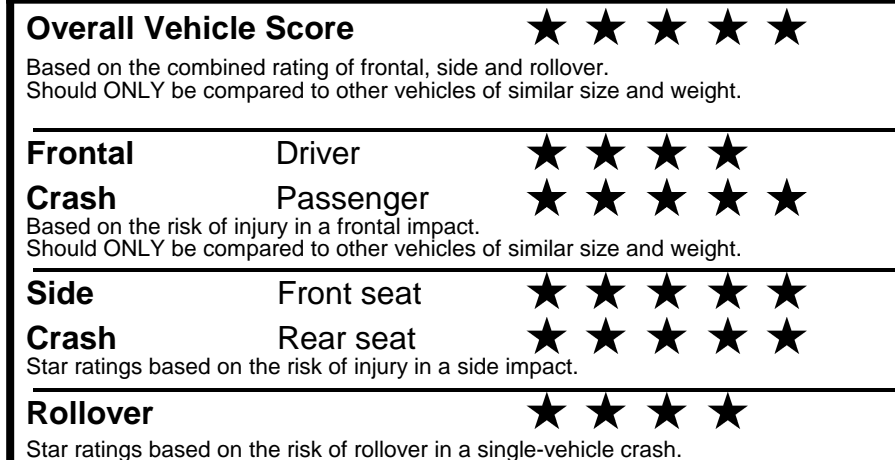

fueleconomy.gov

Calculate personalized estimates and compare vehicles

GOVERNMENT 5-STAR SAFETY RATINGS

Star ratings range from 1 to 5 stars (★★★★★) with 5 being the highest.
 Source: National Highway Traffic Safety Administration (NHTSA).
www.safercar.gov or 1-888-327-4236