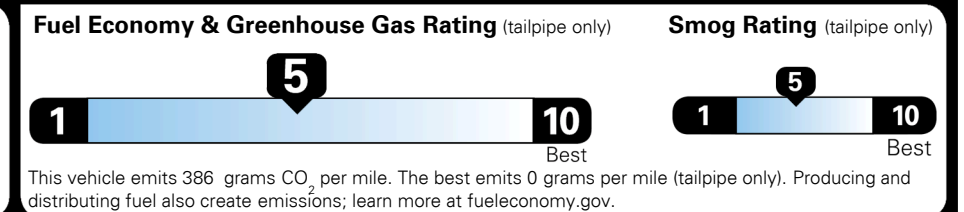

\$135.00

MSRP INCLUDING OPTIONS

\$ 27,825.00

INLAND FREIGHT AND HANDLING

\$ 1,045.00

TOTAL MANUFACTURER'S SUGGESTED RETAIL PRICE ▶

\$ 28,870.00

TOTAL ADDITIONAL WEIGHT: 6.4

EPA DOT Fuel Economy and Environment

Gasoline Vehicle

You spend \$1,250 more in fuel costs over 5 years
 compared to the average new vehicle.

Annual fuel cost \$1,750

Actual results will vary for many reasons, including driving conditions and how you drive and maintain your vehicle. The average new vehicle gets 27 MPG and costs \$7,500 to fuel over 5 years. Cost estimates are based on 15,000 miles per year at \$ 2.70 per gallon. MPGe is miles per gasoline gallon equivalent. Vehicle emissions are a significant cause of climate change and smog.