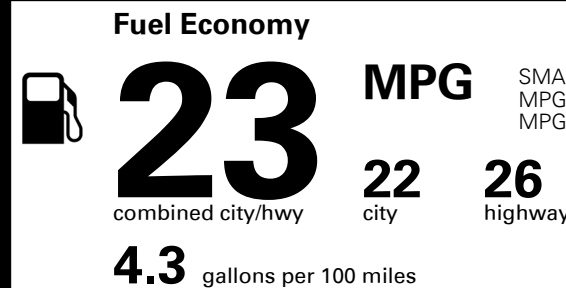

\$ 29,615.00

INLAND FREIGHT AND HANDLING

\$ 1,120.00

TOTAL MANUFACTURER'S SUGGESTED RETAIL PRICE ▶

\$ 30,735.00

TOTAL ADDITIONAL WEIGHT: 22.7

#1 MASS MARKET BRAND IN J.D. POWER INITIAL QUALITY, 5 YEARS IN A ROW.

GIVE IT EVERYTHING KIA

For J.D. Power 2019 award information, go to jdpower.com/awards for more details.

EPA DOT Fuel Economy and Environment

Gasoline Vehicle

SMALL SUVs range from 18 to 120 MPG. The best vehicle rates 136 MPGe.