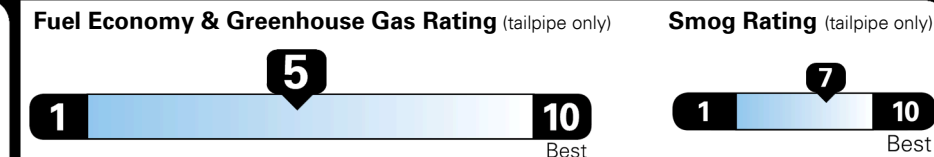

This vehicle emits 386 grams CO₂ per mile. The best emits 0 grams per mile (tailpipe only). Producing and distributing fuel also create emissions; learn more at fuelconomy.gov.

Actual results will vary for many reasons, including driving conditions and how you drive and maintain your vehicle. The average new vehicle gets 27 MPG and costs $7,500 to fuel over 5 years. Cost estimates are based on 15,000 miles per year at $ 2.70 per gallon. MPGe is miles per gasoline gallon equivalent. Vehicle emissions are a significant cause of climate change and smog.

fuelconomy.gov

Calculate personalized estimates and compare vehicles

GOVERNMENT 5-STAR SAFETY RATINGS

Overall Vehicle Score ★★★★★

Based on the combined rating of frontal, side and rollover. Should ONLY be compared to other vehicles of similar size and weight.

Frontal Crash Driver Passenger ★★★★★

Based on the risk of injury in a frontal impact. Should ONLY be compared to other vehicles of similar size and weight.

Side Crash Front seat Rear seat ★★★★★

Star ratings based on the risk of injury in a side impact.

Rollover ★★★★★

Star ratings based on the risk of rollover in a single-vehicle crash.

Star ratings range from 1 to 5 stars (★★★★★) with 5 being the highest.

Source: National Highway Traffic Safety Administration (NHTSA).

www.safercar.gov or 1-888-327-4236

Manufacturer's suggested retail price includes Manufacturer's recommended pre-delivery service. License and title fees, state and local taxes and other dealer installed options and accessories are not included in the manufacturer's suggested retail price.

PARTS CONTENT INFORMATION

FOR VEHICLES IN THIS CAR LINE U.S./CANADIAN PARTS CONTENT: 1 %

MAJOR SOURCES OF FOREIGN PARTS:
OTHER: 8%
KOREA: 91%

NOTE: PARTS CONTENT DOES NOT INCLUDE FINAL ASSEMBLY, DISTRIBUTION, OR OTHER NON-PARTS COSTS.

FOR THIS VEHICLE FINAL ASSEMBLY POINT: GWANGJU, KOREA

COUNTRY OF ORIGIN

ENGINE: KOREA
TRANSMISSION: KOREA