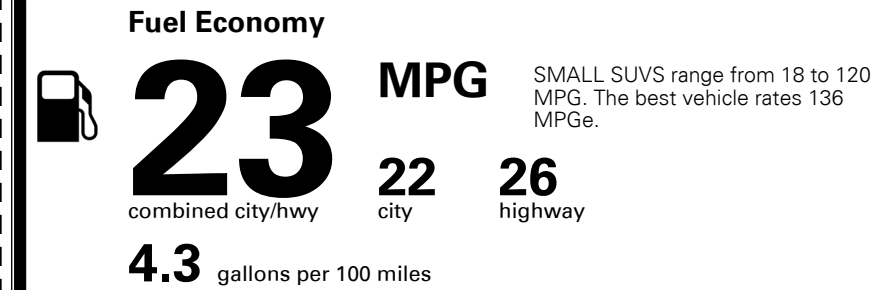

\$ 1,045.00

TOTAL MANUFACTURER'S SUGGESTED RETAIL PRICE ▶

\$ 32,315.00

EPA DOT Fuel Economy and Environment

Gasoline Vehicle

You spend \$1,250 more in fuel costs over 5 years compared to the average new vehicle.