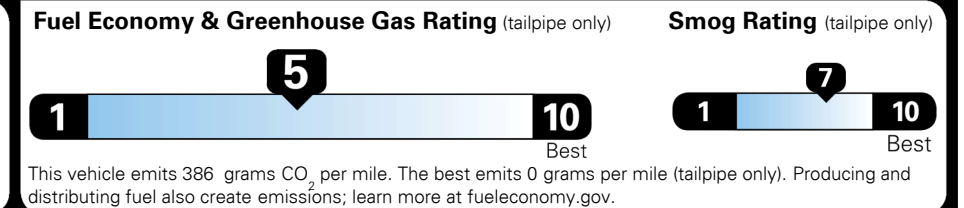

You spend $1,250 more in fuel costs over 5 years compared to the average new vehicle.

Annual fuel cost $1,750

Actual results will vary for many reasons, including driving conditions and how you drive and maintain your vehicle. The average new vehicle gets 27 MPG and costs $7,500 to fuel over 5 years. Cost estimates are based on 15,000 miles per year at $ 2.70 per gallon. MPGe is miles per gasoline gallon equivalent. Vehicle emissions are a significant cause of climate change and smog.

fueleconomy.gov

Calculate personalized estimates and compare vehicles

GOVERNMENT 5-STAR SAFETY RATINGS

Overall Vehicle Score ★★★★★

Based on the combined rating of frontal, side and rollover. Should ONLY be compared to other vehicles of similar size and weight.

Frontal	Driver	★★★★★
Crash	Passenger	★★★★★

Based on the risk of injury in a frontal impact. Should ONLY be compared to other vehicles of similar size and weight.

Side	Front seat	★★★★★
Crash	Rear seat	★★★★★

Star ratings based on the risk of injury in a side impact.

Rollover ★★★★★

Star ratings based on the risk of rollover in a single-vehicle crash.

Star ratings range from 1 to 5 stars (★★★★★) with 5 being the highest. Source: National Highway Traffic Safety Administration (NHTSA). www.safercar.gov or 1-888-327-4236

Manufacturer's suggested retail price includes Manufacturer's recommended pre-delivery service. License and title fees, state and local taxes and other dealer installed options and accessories are not included in the manufacturer's suggested retail price.

PARTS CONTENT INFORMATION

FOR VEHICLES IN THIS CAR LINE U.S./CANADIAN PARTS CONTENT: 1 %

MAJOR SOURCES OF FOREIGN PARTS:
OTHER: 8%
KOREA: 91%

NOTE: PARTS CONTENT DOES NOT INCLUDE FINAL ASSEMBLY, DISTRIBUTION, OR OTHER NON-PARTS COSTS.

FOR THIS VEHICLE FINAL ASSEMBLY POINT: GWANGJU, KOREA

COUNTRY OF ORIGIN

ENGINE: KOREA

TRANSMISSION: KOREA

TOTAL ADDITIONAL WEIGHT: 6.9