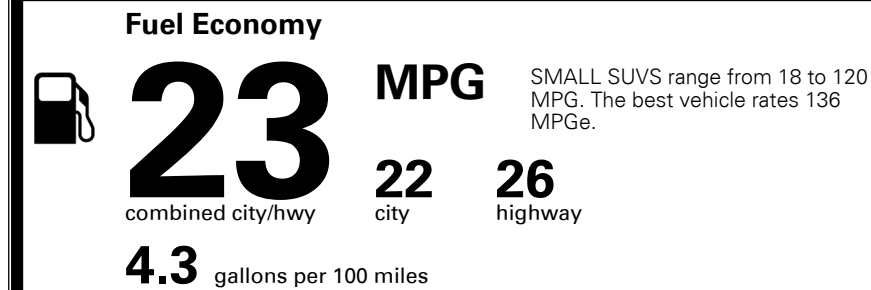

WARRANTY

10 Year/100,000 Mile Limited Powertrain Warranty
5 Year/60,000 Mile Limited Basic Warranty
5 Year/60,000 Mile Roadside Assistance
*Ask dealer for details

MANUFACTURER'S SUGGESTED RETAIL PRICE ▶

$ 27,690.00

COMPARE S AWD FEATURES

Added to/in place of standard LX AWD features

- 18" Dark Gray Alloy Wheels
- Blind-Spot Collision Warning (BCW)
- Rear Cross-Traffic Collision Warning (RCCW)
- Sofino Premium Leatherette Seat Trim
- Unique Grille, Lower Fascia, Side Sill Trim
- Roof Rails
- Power Folding Outside Mirrors
- Heated Outside Mirrors w/ LED Turn Signals
- Sport Leather Steering Wheel & Paddle Shifters
- Heated Front Seats

Included
Included
Included
Included
Included
Included
Included
Included
Included
Included
Included

ADDITIONAL INSTALLED EQUIPMENT:

(In addition to or in place of standard features)
Carpeted Floor Mats
Illuminated Scuff Plates

$135.00
$295.00

MSRP INCLUDING OPTIONS

$ 28,120.00

INLAND FREIGHT AND HANDLING

$ 1,045.00

TOTAL MANUFACTURER'S SUGGESTED RETAIL PRICE ▶

$ 29,165.00

TOTAL ADDITIONAL WEIGHT: 8.2

#1 MASS MARKET BRAND IN
J.D. POWER INITIAL QUALITY,
5 YEARS IN A ROW.

GIVE IT EVERYTHING

For J.D. Power 2019 award information, go to jdpower.com/awards for more details.

EPA DOT Fuel Economy and Environment

Gasoline Vehicle

You spend
$1,250
more in fuel costs
over 5 years
compared to the
average new vehicle.

Annual fuel cost
$1,750