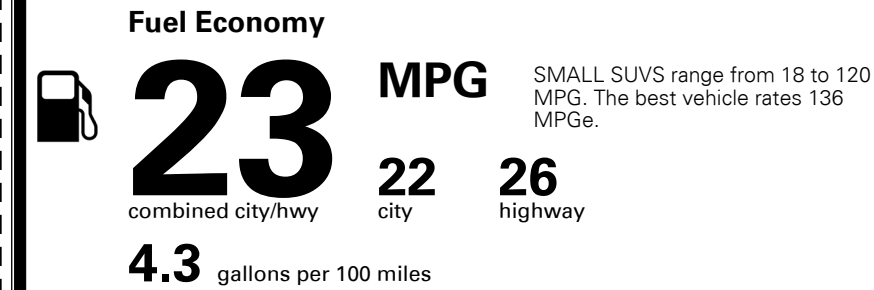

WARRANTY

10 Year/100,000 Mile Limited Powertrain Warranty
5 Year/60,000 Mile Limited Basic Warranty
5 Year/60,000 Mile Roadside Assistance
*Ask dealer for details

MANUFACTURER'S SUGGESTED RETAIL PRICE ▶

$ 27,690.00

COMPARE S AWD FEATURES

Added to/in place of standard LX AWD features

- 18" Dark Gray Alloy Wheels
- Blind-Spot Collision Warning (BCW)
- Rear Cross-Traffic Collision Warning (RCCW)
- Sofino Premium Leatherette Seat Trim
- Unique Grille, Lower Fascia, Side Sill Trim
- Roof Rails
- Power Folding Outside Mirrors
- Heated Outside Mirrors w/ LED Turn Signals
- Sport Leather Steering Wheel & Paddle Shifters
- Heated Front Seats

Included
Included
Included
Included
Included
Included
Included
Included
Included
Included
Included

ADDITIONAL INSTALLED EQUIPMENT:

(In addition to or in place of standard features)
Carpeted Floor Mats
Illuminated Scuff Plates

$135.00
$295.00

MSRP INCLUDING OPTIONS

$ 28,120.00

INLAND FREIGHT AND HANDLING

$ 1,045.00

TOTAL MANUFACTURER'S SUGGESTED RETAIL PRICE ▶

$ 29,165.00

TOTAL ADDITIONAL WEIGHT: 8.2

#1 MASS MARKET BRAND IN
J.D. POWER INITIAL QUALITY,
5 YEARS IN A ROW.

GIVE IT EVERYTHING

For J.D. Power 2019 award information, go to jdpower.com/awards for more details.

EPA DOT Fuel Economy and Environment

Gasoline Vehicle

You spend
$1,250
more in fuel costs
over 5 years
compared to the
average new vehicle.

Annual fuel cost
$1,750