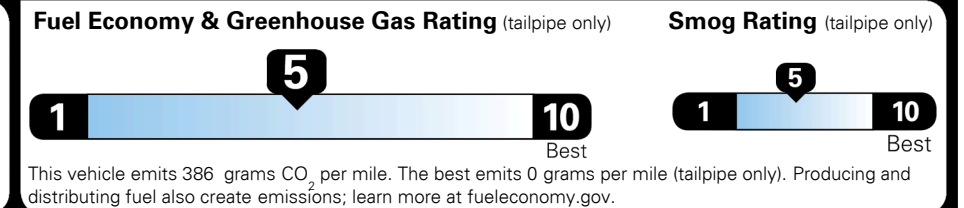

Actual results will vary for many reasons, including driving conditions and how you drive and maintain your vehicle. The average new vehicle gets 27 MPG and costs $7,500 to fuel over 5 years. Cost estimates are based on 15,000 miles per year at $ 2.70 per gallon. MPGe is miles per gasoline gallon equivalent. Vehicle emissions are a significant cause of climate change and smog.

fuelconomy.gov

Calculate personalized estimates and compare vehicles

GOVERNMENT 5-STAR SAFETY RATINGS

Overall Vehicle Score ★ ★ ★ ★ ★

Based on the combined rating of frontal, side and rollover.
Should ONLY be compared to other vehicles of similar size and weight.

Frontal Driver ★ ★ ★ ★ ★
Crash Passenger ★ ★ ★ ★ ★

Based on the risk of injury in a frontal impact.
Should ONLY be compared to other vehicles of similar size and weight.

Side Front seat ★ ★ ★ ★ ★
Crash Rear seat ★ ★ ★ ★ ★

Star ratings based on the risk of injury in a side impact.

Rollover ★ ★ ★ ★ ★

Star ratings based on the risk of rollover in a single-vehicle crash.

Star ratings range from 1 to 5 stars (★★★★★) with 5 being the highest.

Source: National Highway Traffic Safety Administration (NHTSA).

www.safercar.gov or 1-888-327-4236

Manufacturer's suggested retail price includes Manufacturer's recommended pre-delivery service. License and title fees, state and local taxes and other dealer installed options and accessories are not included in the manufacturer's suggested retail price.

PARTS CONTENT INFORMATION

FOR VEHICLES IN THIS CAR
LINE U.S./CANADIAN
PARTS CONTENT: 1 %

MAJOR SOURCES OF
FOREIGN PARTS:
OTHER: 8%
KOREA: 91%

NOTE: PARTS CONTENT DOES
NOT INCLUDE FINAL ASSEMBLY,
DISTRIBUTION, OR OTHER
NON-PARTS COSTS.

FOR THIS VEHICLE
FINAL ASSEMBLY POINT:
GWANGJU, KOREA

COUNTRY OF ORIGIN

ENGINE: KOREA

TRANSMISSION: KOREA