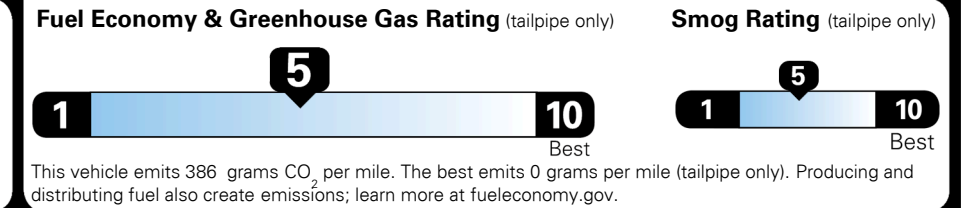

Actual results will vary for many reasons, including driving conditions and how you drive and maintain your vehicle. The average new vehicle gets 27 MPG and costs $7,500 to fuel over 5 years. Cost estimates are based on 15,000 miles per year at $ 2.70 per gallon. MPGe is miles per gasoline gallon equivalent. Vehicle emissions are a significant cause of climate change and smog.

fuel economy.gov

Calculate personalized estimates and compare vehicles

GOVERNMENT 5-STAR SAFETY RATINGS

Overall Vehicle Score ★★★★★

Based on the combined rating of frontal, side and rollover.
Should ONLY be compared to other vehicles of similar size and weight.

Frontal Driver ★★★★★
Crash Passenger ★★★★★

Based on the risk of injury in a frontal impact.
Should ONLY be compared to other vehicles of similar size and weight.

Side Front seat ★★★★★
Crash Rear seat ★★★★★

Star ratings based on the risk of injury in a side impact.

Rollover ★★★★★

Star ratings based on the risk of rollover in a single-vehicle crash.

Star ratings range from 1 to 5 stars (★★★★★) with 5 being the highest.

Source: National Highway Traffic Safety Administration (NHTSA).

www.safercar.gov or 1-888-327-4236

Manufacturer's suggested retail price includes Manufacturer's recommended pre-delivery service. License and title fees, state and local taxes and other dealer installed options and accessories are not included in the manufacturer's suggested retail price.

PARTS CONTENT INFORMATION

FOR VEHICLES IN THIS CAR LINE U.S./CANADIAN PARTS CONTENT: 1 %

MAJOR SOURCES OF FOREIGN PARTS:
OTHER: 8%
KOREA: 91%

NOTE: PARTS CONTENT DOES NOT INCLUDE FINAL ASSEMBLY, DISTRIBUTION, OR OTHER NON-PARTS COSTS.

FOR THIS VEHICLE FINAL ASSEMBLY POINT:
GWANGJU, KOREA

COUNTRY OF ORIGIN

ENGINE: KOREA

TRANSMISSION: KOREA