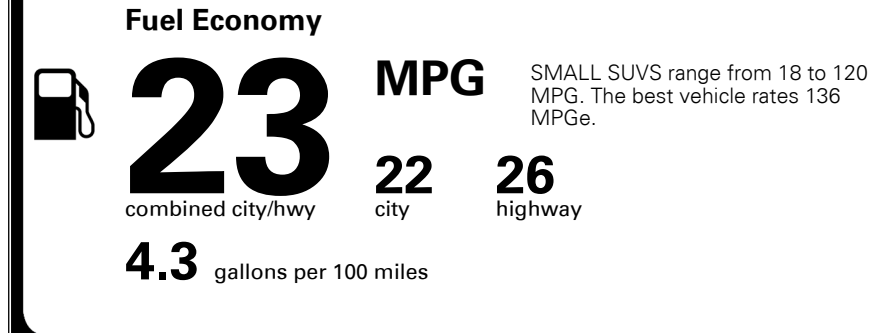

COMPARE S AWD FEATURES
Added to/in place of standard LX AWD features
- 18" Dark Gray Alloy Wheels
- Blind-Spot Collision Warning (BCW)
- Rear Cross-Traffic Collision Warning (RCCW)
- Sofino Premium Leatherette Seat Trim
- Unique Grille, Lower Fascia, Side Sill Trim
- Roof Rails
- Power Folding Outside Mirrors
- Heated Outside Mirrors w/ LED Turn Signals
- Sport Leather Steering Wheel & Paddle Shifters
- Heated Front Seats

ADDITIONAL INSTALLED EQUIPMENT:
(In addition to or in place of standard features)
S AWD Premium Package
- Panoramic Sunroof
- Power Driver Seat with Lumbar Support
- Smart Key w/ Push Button Start & Smart Welcome
- Smart Cruise Control w/ Stop & Go
- Wireless Charging Pad, Electronic Parking Brake
- Dual-Zone Automatic Climate Control
- LED Tail Lamps and Front Fog Lamps
- Illuminated Sunvisor Mirrors
- Auto-Dimming Rearview Mirror w/ Homelink
- SiriusXM Radio (with 3 month subscription)*
- UVO link^
^Includes 1 year service; see owners.kia.com for details

Carpeted Floor Mats
Cargo Cover
Cargo Tray

$ 27,690.00

Included
Included
Included
Included
Included
Included
Included
Included
Included
Included
Included

$3,000.00

$135.00
$150.00
$80.00

MSRP INCLUDING OPTIONS

$ 31,055.00

INLAND FREIGHT AND HANDLING

$ 1,045.00

TOTAL MANUFACTURER'S SUGGESTED RETAIL PRICE ▶

$ 32,100.00

TOTAL ADDITIONAL WEIGHT: 19.0

EPA DOT Fuel Economy and Environment

Gasoline Vehicle

You spend $1,250 more in fuel costs over 5 years
compared to the average new vehicle.

Annual fuel cost $1,750