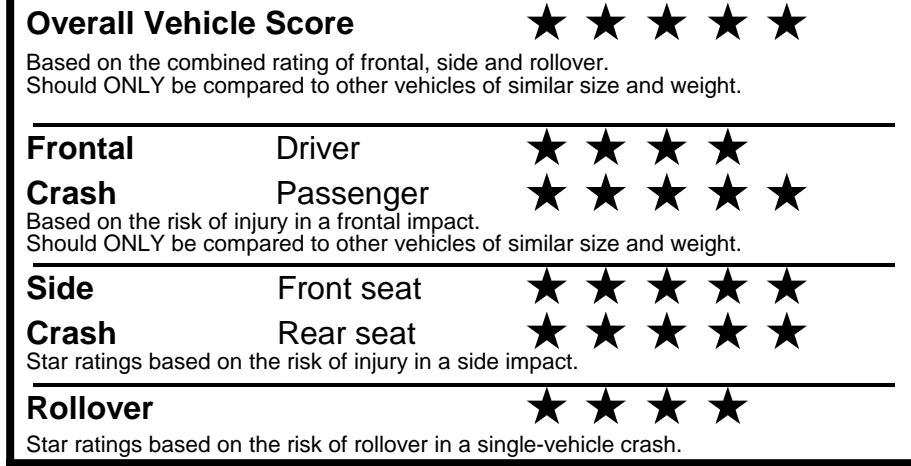

fueleconomy.gov

Calculate personalized estimates and compare vehicles

GOVERNMENT 5-STAR SAFETY RATINGS

Star ratings range from 1 to 5 stars (★★★★★) with 5 being the highest. Source: National Highway Traffic Safety Administration (NHTSA). www.safercar.gov or 1-888-327-4236