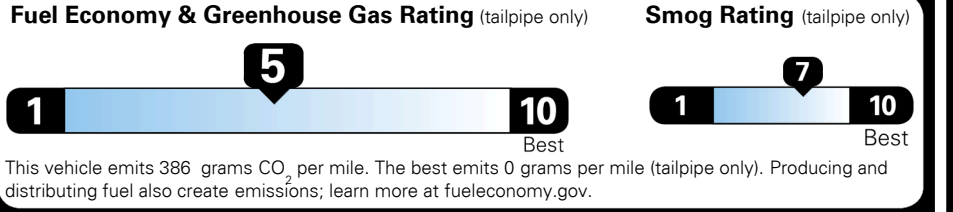

Actual results will vary for many reasons, including driving conditions and how you drive and maintain your vehicle. The average new vehicle gets 27 MPG and costs $7,500 to fuel over 5 years. Cost estimates are based on 15,000 miles per year at $ 2.70 per gallon. MPGe is miles per gasoline gallon equivalent. Vehicle emissions are a significant cause of climate change and smog.

fueleconomy.gov

Calculate personalized estimates and compare vehicles