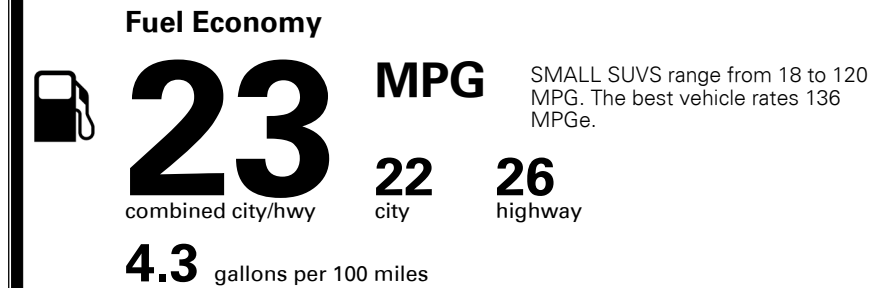

WARRANTY

10 Year/100,000 Mile Limited Powertrain Warranty
5 Year/60,000 Mile Limited Basic Warranty
5 Year/60,000 Mile Roadside Assistance
*Ask dealer for details

MANUFACTURER'S SUGGESTED RETAIL PRICE ▶

COMPARE S AWD FEATURES

Added to/in place of standard LX AWD features
- 18" Dark Gray Alloy Wheels
- Blind-Spot Collision Warning (BCW)
- Rear Cross-Traffic Collision Warning (RCCW)
- Sofino Premium Leatherette Seat Trim
- Unique Grille, Lower Fascia, Side Sill Trim
- Roof Rails
- Power Folding Outside Mirrors
- Heated Outside Mirrors w/ LED Turn Signals
- Sport Leather Steering Wheel & Paddle Shifters
- Heated Front Seats

ADDITIONAL INSTALLED EQUIPMENT:

(In addition to or in place of standard features)
Black Cherry Paint
S Sunroof Package
- Panoramic Sunroof
- LED Interior Lighting
Carpeted Floor Mats
Cargo Net

MSRP INCLUDING OPTIONS

INLAND FREIGHT AND HANDLING

TOTAL MANUFACTURER'S SUGGESTED RETAIL PRICE ▶

$ 27,690.00

Included
Included
Included
Included
Included
Included
Included
Included
Included
Included
Included

$395.00
$1,100.00

$135.00
$50.00

$ 29,370.00

$ 1,045.00

$ 30,415.00

#1 MASS MARKET BRAND IN
J.D. POWER INITIAL QUALITY,
5 YEARS IN A ROW.

GIVE IT EVERYTHING KIA

For J.D. Power 2019 award information, go to jdpower.com/awards for more details.

EPA DOT Fuel Economy and Environment

Gasoline Vehicle

You spend
$1,250
more in fuel costs
over 5 years
compared to the
average new vehicle.

Annual fuel cost
$1,750