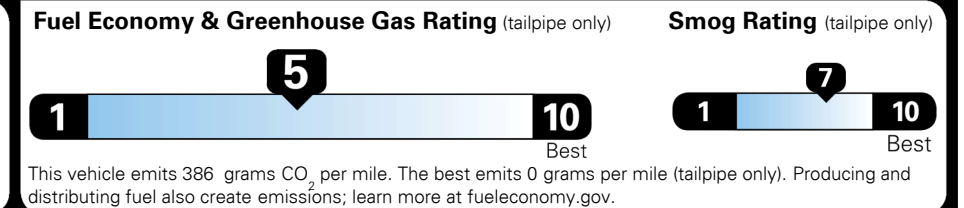

You spend
$1,250
more in fuel costs
over 5 years
compared to the
average new vehicle.

Annual fuel cost
$1,750

Actual results will vary for many reasons, including driving conditions and how you drive and maintain your vehicle. The average new vehicle gets 27 MPG and costs $7,500 to fuel over 5 years. Cost estimates are based on 15,000 miles per year at $ 2.70 per gallon. MPGe is miles per gasoline gallon equivalent. Vehicle emissions are a significant cause of climate change and smog.

fuel economy.gov

Calculate personalized estimates and compare vehicles

GOVERNMENT 5-STAR SAFETY RATINGS

Overall Vehicle Score ★★★★★

Based on the combined rating of frontal, side and rollover.
Should ONLY be compared to other vehicles of similar size and weight.

Frontal Driver ★★★★★

Crash Passenger ★★★★★

Based on the risk of injury in a frontal impact.
Should ONLY be compared to other vehicles of similar size and weight.

Side Front seat ★★★★★

Crash Rear seat ★★★★★

Star ratings based on the risk of injury in a side impact.

Rollover ★★★★★

Star ratings based on the risk of rollover in a single-vehicle crash.

Star ratings range from 1 to 5 stars (★★★★★) with 5 being the highest.

Source: National Highway Traffic Safety Administration (NHTSA).

www.safercar.gov or 1-888-327-4236

Manufacturer's suggested retail price includes Manufacturer's recommended pre-delivery service. License and title fees, state and local taxes and other dealer installed options and accessories are not included in the manufacturer's suggested retail price.

PARTS CONTENT INFORMATION

FOR VEHICLES IN THIS CAR
LINE U.S./CANADIAN
PARTS CONTENT: 1 %

MAJOR SOURCES OF
FOREIGN PARTS:
OTHER: 8%
KOREA: 91%

NOTE: PARTS CONTENT DOES
NOT INCLUDE FINAL ASSEMBLY,
DISTRIBUTION, OR OTHER
NON-PARTS COSTS.

FOR THIS VEHICLE
FINAL ASSEMBLY POINT:
GWANGJU, KOREA

COUNTRY OF ORIGIN

ENGINE: KOREA

TRANSMISSION: KOREA

TOTAL ADDITIONAL WEIGHT: 6.9