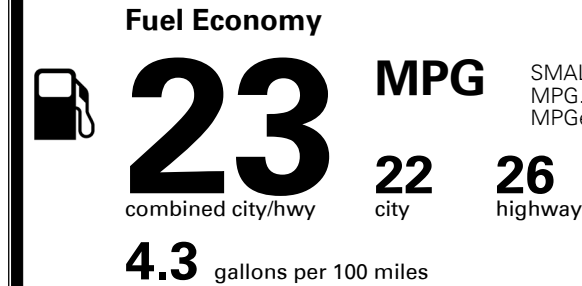

\$135.00
 \$115.00

\$ 29,435.00

\$ 1,045.00

\$ 30,480.00

EPA DOT Fuel Economy and Environment

Gasoline Vehicle

SMALL SUVs range from 18 to 120 MPG. The best vehicle rates 136 MPGe.

You spend \$1,250 more in fuel costs over 5 years compared to the average new vehicle.

Annual fuel cost \$1,750

Fuel Economy & Greenhouse Gas Rating (tailpipe only)

Smog Rating (tailpipe only)

This vehicle emits 386 grams CO₂ per mile. The best emits 0 grams per mile (tailpipe only). Producing and distributing fuel also create emissions; learn more at fueleconomy.gov.