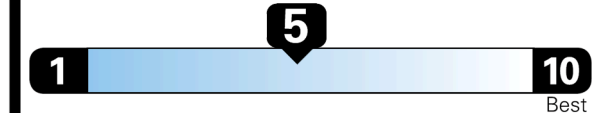

Fuel Economy & Greenhouse Gas Rating (tailpipe only)