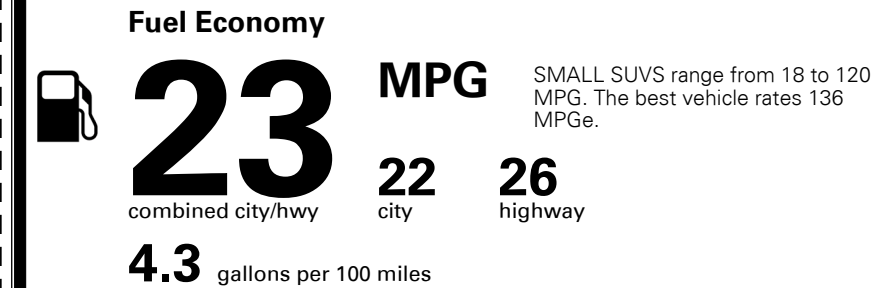

WARRANTY

10 Year/100,000 Mile Limited Powertrain Warranty
5 Year/60,000 Mile Limited Basic Warranty
5 Year/60,000 Mile Roadside Assistance
*Ask dealer for details

MANUFACTURER'S SUGGESTED RETAIL PRICE ▶

$ 27,690.00

COMPARE S AWD FEATURES

Added to/in place of standard LX AWD features

- 18" Dark Gray Alloy Wheels
- Blind-Spot Collision Warning (BCW)
- Rear Cross-Traffic Collision Warning (RCCW)
- Sofino Premium Leatherette Seat Trim
- Unique Grille, Lower Fascia, Side Sill Trim
- Roof Rails
- Power Folding Outside Mirrors
- Heated Outside Mirrors w/ LED Turn Signals
- Sport Leather Steering Wheel & Paddle Shifters
- Heated Front Seats

Included
Included
Included
Included
Included
Included
Included
Included
Included
Included
Included

ADDITIONAL INSTALLED EQUIPMENT:
(In addition to or in place of standard features)
Carpeted Floor Mats
Remote Start

$135.00
$425.00

MSRP INCLUDING OPTIONS

$ 28,250.00

INLAND FREIGHT AND HANDLING

$ 1,045.00

TOTAL MANUFACTURER'S SUGGESTED RETAIL PRICE ▶

$ 29,295.00

TOTAL ADDITIONAL WEIGHT: 7.5

#1 MASS MARKET BRAND IN
J.D. POWER INITIAL QUALITY,
5 YEARS IN A ROW.

GIVE IT EVERYTHING **KIA**

For J.D. Power 2019 award information, go to jdpower.com/awards for more details.

EPA DOT Fuel Economy and Environment

Gasoline Vehicle

You spend
$1,250
more in fuel costs
over 5 years
compared to the
average new vehicle.

Annual fuel cost
$1,750