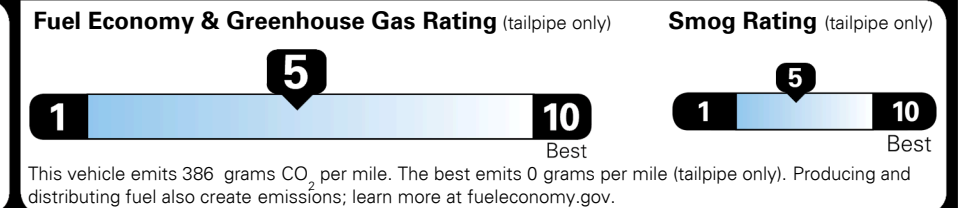

Actual results will vary for many reasons, including driving conditions and how you drive and maintain your vehicle. The average new vehicle gets 27 MPG and costs $7,500 to fuel over 5 years. Cost estimates are based on 15,000 miles per year at $ 2.70 per gallon. MPGe is miles per gasoline gallon equivalent. Vehicle emissions are a significant cause of climate change and smog.

fuelconomy.gov

Calculate personalized estimates and compare vehicles

GOVERNMENT 5-STAR SAFETY RATINGS

Overall Vehicle Score ★ ★ ★ ★ ★

Based on the combined rating of frontal, side and rollover.
Should ONLY be compared to other vehicles of similar size and weight.

Frontal Driver ★ ★ ★ ★ ★
Passenger ★ ★ ★ ★ ★

Based on the risk of injury in a frontal impact.
Should ONLY be compared to other vehicles of similar size and weight.

Side Front seat ★ ★ ★ ★ ★
Rear seat ★ ★ ★ ★ ★

Star ratings based on the risk of injury in a side impact.

Rollover ★ ★ ★ ★ ★

Star ratings based on the risk of rollover in a single-vehicle crash.

Star ratings range from 1 to 5 stars (★★★★★) with 5 being the highest.

Source: National Highway Traffic Safety Administration (NHTSA).

www.safercar.gov or 1-888-327-4236

Manufacturer's suggested retail price includes Manufacturer's recommended pre-delivery service. License and title fees, state and local taxes and other dealer installed options and accessories are not included in the manufacturer's suggested retail price.

PARTS CONTENT INFORMATION

FOR VEHICLES IN THIS CAR LINE U.S./CANADIAN
PARTS CONTENT: 1 %

MAJOR SOURCES OF FOREIGN PARTS:
OTHER: 8%
KOREA: 91%

NOTE: PARTS CONTENT DOES NOT INCLUDE FINAL ASSEMBLY, DISTRIBUTION, OR OTHER NON-PARTS COSTS.

FOR THIS VEHICLE
FINAL ASSEMBLY POINT:
GWANGJU, KOREA

COUNTRY OF ORIGIN

ENGINE: KOREA

TRANSMISSION: KOREA