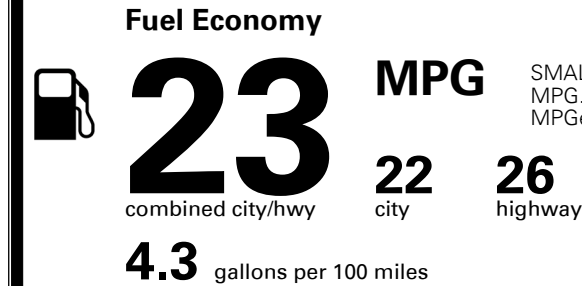

MSRP INCLUDING OPTIONS

\$ 30,825.00

INLAND FREIGHT AND HANDLING

\$ 1,045.00

TOTAL MANUFACTURER'S SUGGESTED RETAIL PRICE ▶

\$ 31,870.00

TOTAL ADDITIONAL WEIGHT: 6.4

EPA DOT Fuel Economy and Environment

Gasoline Vehicle

SMALL SUVs range from 18 to 120 MPG. The best vehicle rates 136 MPGe.

You spend
\$1,250
 more in fuel costs
 over 5 years
 compared to the
 average new vehicle.

Annual fuel cost
\$1,750

Fuel Economy & Greenhouse Gas Rating (tailpipe only)