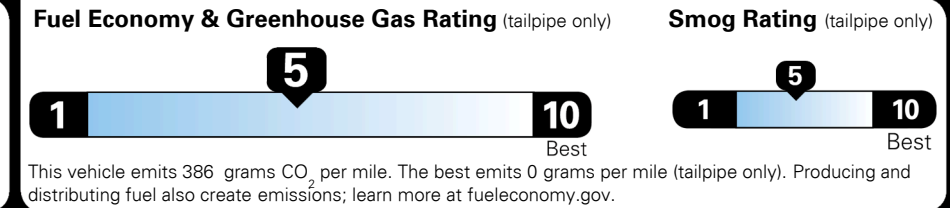

Actual results will vary for many reasons, including driving conditions and how you drive and maintain your vehicle. The average new vehicle gets 27 MPG and costs $7,500 to fuel over 5 years. Cost estimates are based on 15,000 miles per year at $ 2.70 per gallon. MPGe is miles per gasoline gallon equivalent. Vehicle emissions are a significant cause of climate change and smog.

fuel economy.gov

Calculate personalized estimates and compare vehicles

GOVERNMENT 5-STAR SAFETY RATINGS

Overall Vehicle Score ★★★★★

Based on the combined rating of frontal, side and rollover.
Should ONLY be compared to other vehicles of similar size and weight.

Frontal Driver ★★★★★

Crash Passenger ★★★★★

Based on the risk of injury in a frontal impact.
Should ONLY be compared to other vehicles of similar size and weight.

Side Front seat ★★★★★

Crash Rear seat ★★★★★

Star ratings based on the risk of injury in a side impact.

Rollover ★★★★★

Star ratings based on the risk of rollover in a single-vehicle crash.

Star ratings range from 1 to 5 stars (★★★★★) with 5 being the highest.

Source: National Highway Traffic Safety Administration (NHTSA).

www.safercar.gov or 1-888-327-4236

Manufacturer's suggested retail price includes Manufacturer's recommended pre-delivery service. License and title fees, state and local taxes and other dealer installed options and accessories are not included in the manufacturer's suggested retail price.

PARTS CONTENT INFORMATION

FOR VEHICLES IN THIS CAR
LINE U.S./CANADIAN
PARTS CONTENT: 1 %

MAJOR SOURCES OF
FOREIGN PARTS:
OTHER: 8%
KOREA: 91%

NOTE: PARTS CONTENT DOES
NOT INCLUDE FINAL ASSEMBLY,
DISTRIBUTION, OR OTHER
NON-PARTS COSTS.

FOR THIS VEHICLE
FINAL ASSEMBLY POINT:
GWANGJU, KOREA

COUNTRY OF ORIGIN

ENGINE: KOREA

TRANSMISSION: KOREA