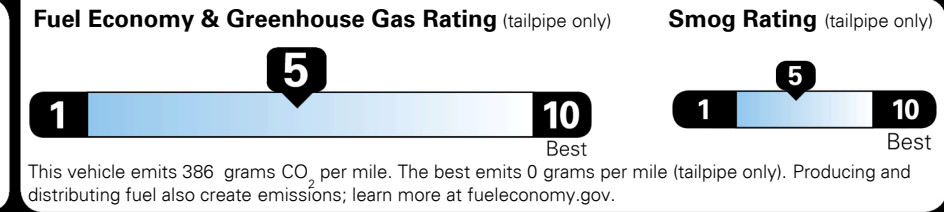

Actual results will vary for many reasons, including driving conditions and how you drive and maintain your vehicle. The average new vehicle gets 27 MPG and costs $7,500 to fuel over 5 years. Cost estimates are based on 15,000 miles per year at $ 2.70 per gallon. MPGe is miles per gasoline gallon equivalent. Vehicle emissions are a significant cause of climate change and smog.

fueleconomy.gov

Calculate personalized estimates and compare vehicles