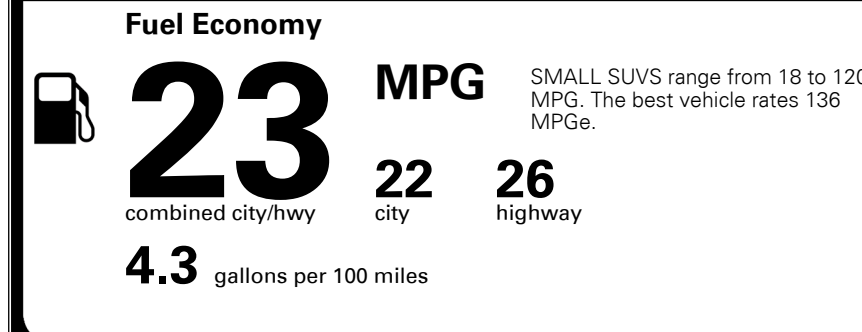

COMPARE S AWD FEATURES
Added to/in place of standard LX AWD features

- 18" Dark Gray Alloy Wheels
- Blind-Spot Collision Warning (BCW)
- Rear Cross-Traffic Collision Warning (RCCW)
- Sofino Premium Leatherette Seat Trim
- Unique Grille, Lower Fascia, Side Sill Trim
- Roof Rails
- Power Folding Outside Mirrors
- Heated Outside Mirrors w/ LED Turn Signals
- Sport Leather Steering Wheel & Paddle Shifters
- Heated Front Seats

ADDITIONAL INSTALLED EQUIPMENT:
(In addition to or in place of standard features)
S AWD Premium Package

- Panoramic Sunroof
- Power Driver Seat with Lumbar Support
- Smart Key w/ Push Button Start & Smart Welcome
- Smart Cruise Control w/ Stop & Go
- Wireless Charging Pad, Electronic Parking Brake
- Dual-Zone Automatic Climate Control
- LED Tail Lamps and Front Fog Lamps
- Illuminated Sunvisor Mirrors
- Auto-Dimming Rearview Mirror w/ Homelink
- SiriusXM Radio (with 3 month subscription)*
- UVO link^

^Includes 1 year service; see owners.kia.com for details

Cargo Mat
Carpeted Floor Mats
Cargo Net

$ 27,690.00

Included
Included
Included
Included
Included
Included
Included
Included
Included
Included
Included

$3,000.00

$95.00
$135.00
$50.00

MSRP INCLUDING OPTIONS $ 30,970.00

INLAND FREIGHT AND HANDLING $ 1,045.00

TOTAL MANUFACTURER'S SUGGESTED RETAIL PRICE ▶ $ 32,015.00

TOTAL ADDITIONAL WEIGHT: 15.0

EPA DOT Fuel Economy and Environment

Gasoline Vehicle

You spend $1,250 more in fuel costs over 5 years compared to the average new vehicle.

Annual fuel cost $1,750