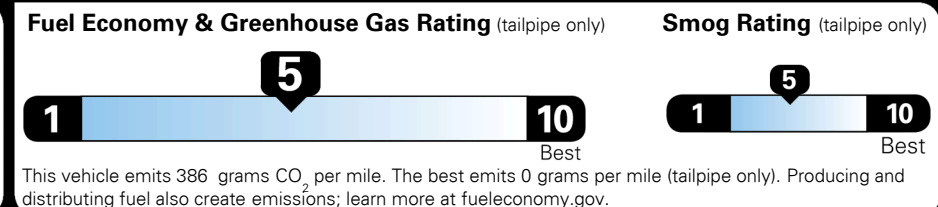

\$95.00
 \$135.00
 \$50.00

MSRP INCLUDING OPTIONS

\$ 27,970.00

INLAND FREIGHT AND HANDLING

\$ 1,045.00

TOTAL MANUFACTURER'S SUGGESTED RETAIL PRICE ▶

\$ 29,015.00

TOTAL ADDITIONAL WEIGHT: 15.0

EPA DOT Fuel Economy and Environment

Gasoline Vehicle

You spend \$1,250 more in fuel costs over 5 years
 compared to the average new vehicle.

Annual fuel cost \$1,750

Actual results will vary for many reasons, including driving conditions and how you drive and maintain your vehicle. The average new vehicle gets 27 MPG and costs \$7,500 to fuel over 5 years. Cost estimates are based on 15,000 miles per year at \$ 2.70 per gallon. MPGe is miles per gasoline gallon equivalent. Vehicle emissions are a significant cause of climate change and smog.