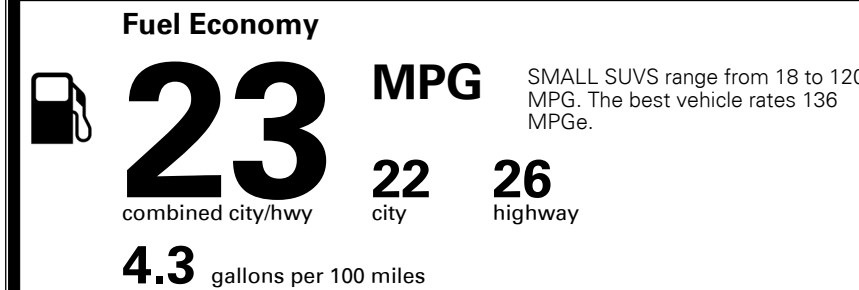

MANUFACTURER'S SUGGESTED RETAIL PRICE ▶

COMPARE S AWD FEATURES

Added to/in place of standard LX AWD features

- 18" Dark Gray Alloy Wheels
- Blind-Spot Collision Warning (BCW)
- Rear Cross-Traffic Collision Warning (RCCW)
- Sofino Premium Leatherette Seat Trim
- Unique Grille, Lower Fascia, Side Sill Trim
- Roof Rails
- Power Folding Outside Mirrors
- Heated Outside Mirrors w/ LED Turn Signals
- Sport Leather Steering Wheel & Paddle Shifters
- Heated Front Seats

ADDITIONAL INSTALLED EQUIPMENT:
(In addition to or in place of standard features)
Cargo Mat
Carpeted Floor Mats
Cargo Net

$ 27,690.00

Included
Included
Included
Included
Included
Included
Included
Included
Included
Included
Included

$95.00
$135.00
$50.00

MSRP INCLUDING OPTIONS

$ 27,970.00

INLAND FREIGHT AND HANDLING

$ 1,045.00

TOTAL MANUFACTURER'S SUGGESTED RETAIL PRICE ▶

$ 29,015.00

TOTAL ADDITIONAL WEIGHT: 15.0

EPA DOT Fuel Economy and Environment

Gasoline Vehicle

You spend $1,250 more in fuel costs over 5 years
compared to the average new vehicle.

Annual fuel cost $1,750