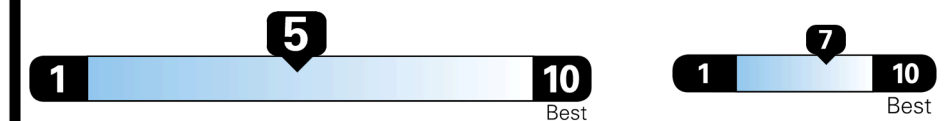

SMALL SUVs range from 18 to 120 MPG. The best vehicle rates 136 MPGe.

You spend
\$1,250
 more in fuel costs
 over 5 years
 compared to the
 average new vehicle.

Annual fuel cost
\$1,750

Fuel Economy & Greenhouse Gas Rating (tailpipe only) Smog Rating (tailpipe only)