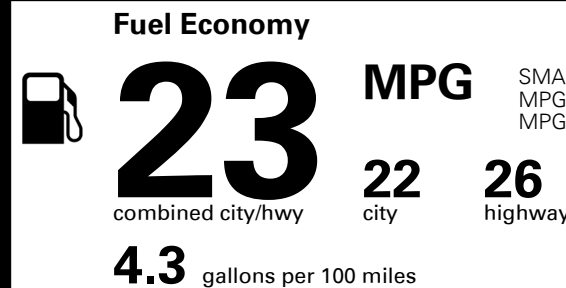

\$ 1,045.00

TOTAL MANUFACTURER'S SUGGESTED RETAIL PRICE ▶

\$ 30,365.00

TOTAL ADDITIONAL WEIGHT: 6.4

#1 MASS MARKET BRAND IN J.D. POWER INITIAL QUALITY, 5 YEARS IN A ROW.

GIVE IT EVERYTHING KIA

For J.D. Power 2019 award information, go to jdpower.com/awards for more details.

EPA DOT Fuel Economy and Environment

Gasoline Vehicle

SMALL SUVs range from 18 to 120 MPG. The best vehicle rates 136 MPGe.

You spend \$1,250 more in fuel costs over 5 years compared to the average new vehicle.