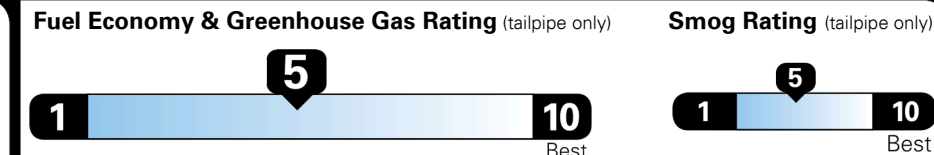

This vehicle emits 386 grams CO₂ per mile. The best emits 0 grams per mile (tailpipe only). Producing and distributing fuel also create emissions; learn more at fuelconomy.gov.

Actual results will vary for many reasons, including driving conditions and how you drive and maintain your vehicle. The average new vehicle gets 27 MPG and costs $7,500 to fuel over 5 years. Cost estimates are based on 15,000 miles per year at $ 2.70 per gallon. MPGe is miles per gasoline gallon equivalent. Vehicle emissions are a significant cause of climate change and smog.

fuelconomy.gov

Calculate personalized estimates and compare vehicles

GOVERNMENT 5-STAR SAFETY RATINGS

Overall Vehicle Score ★★★★★

Based on the combined rating of frontal, side and rollover. Should ONLY be compared to other vehicles of similar size and weight.

Frontal Driver ★★★★★

Crash Passenger ★★★★★

Based on the risk of injury in a frontal impact. Should ONLY be compared to other vehicles of similar size and weight.

Side Front seat ★★★★★

Crash Rear seat ★★★★★

Star ratings based on the risk of injury in a side impact.

Rollover ★★★★★

Star ratings based on the risk of rollover in a single-vehicle crash.

Star ratings range from 1 to 5 stars (★★★★★) with 5 being the highest.

Source: National Highway Traffic Safety Administration (NHTSA).

www.safercar.gov or 1-888-327-4236

Manufacturer's suggested retail price includes Manufacturer's recommended pre-delivery service. License and title fees, state and local taxes and other dealer installed options and accessories are not included in the manufacturer's suggested retail price.

PARTS CONTENT INFORMATION

FOR VEHICLES IN THIS CAR LINE U.S./CANADIAN PARTS CONTENT: 1 %

MAJOR SOURCES OF FOREIGN PARTS:
OTHER: 8%
KOREA: 91%

NOTE: PARTS CONTENT DOES NOT INCLUDE FINAL ASSEMBLY, DISTRIBUTION, OR OTHER NON-PARTS COSTS.

FOR THIS VEHICLE FINAL ASSEMBLY POINT: GWANGJU, KOREA

COUNTRY OF ORIGIN

ENGINE: KOREA
TRANSMISSION: KOREA