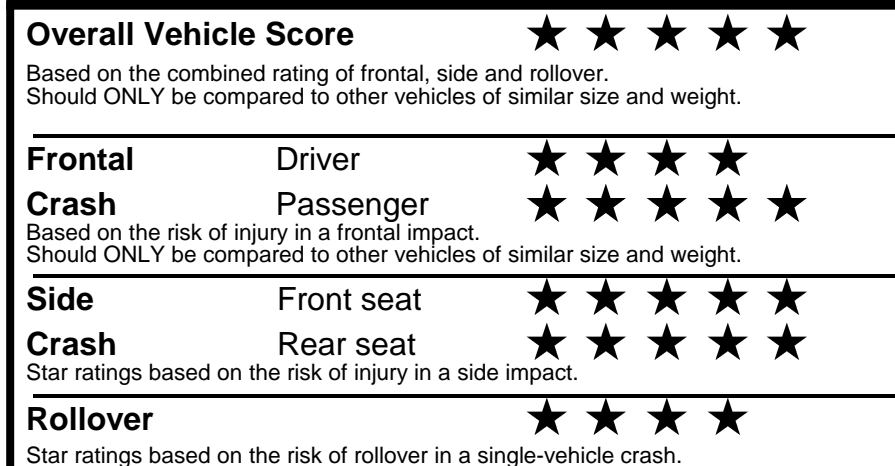

**fueleconomy.gov**  
 Calculate personalized estimates and compare vehicles

Smartphone QR Code

**GOVERNMENT 5-STAR SAFETY RATINGS**

Star ratings range from 1 to 5 stars (★★★★★) with 5 being the highest.  
 Source: National Highway Traffic Safety Administration (NHTSA).  
[www.safercar.gov](http://www.safercar.gov) or 1-888-327-4236