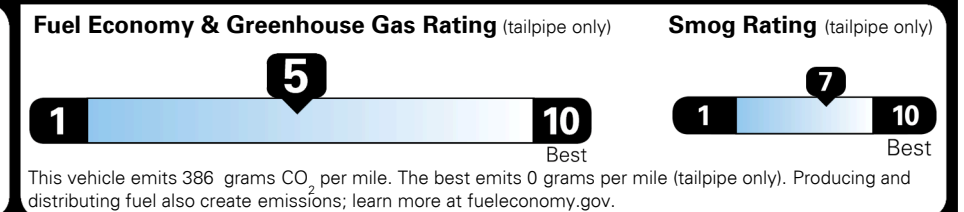

Actual results will vary for many reasons, including driving conditions and how you drive and maintain your vehicle. The average new vehicle gets 27 MPG and costs $7,500 to fuel over 5 years. Cost estimates are based on 15,000 miles per year at $ 2.70 per gallon. MPGe is miles per gasoline gallon equivalent. Vehicle emissions are a significant cause of climate change and smog.

fueleconomy.gov
Calculate personalized estimates and compare vehicles

Smartphone QR Code