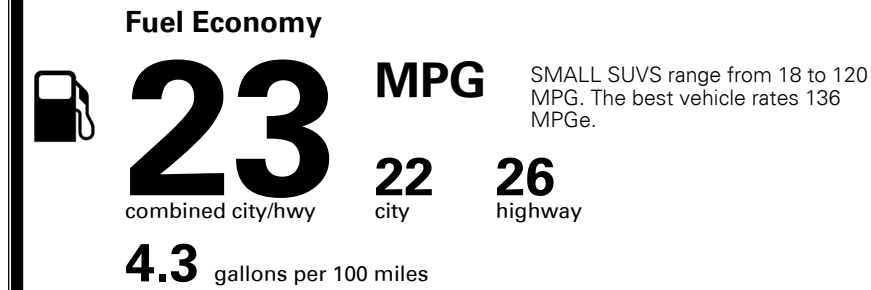

INLAND FREIGHT AND HANDLING

\$ 1,045.00

**TOTAL MANUFACTURER'S SUGGESTED RETAIL PRICE ▶**

\$ 31,945.00

TOTAL ADDITIONAL WEIGHT: 6.5

**EPA DOT Fuel Economy and Environment**

Gasoline Vehicle

**You spend \$1,250 more in fuel costs over 5 years**  
 compared to the average new vehicle.