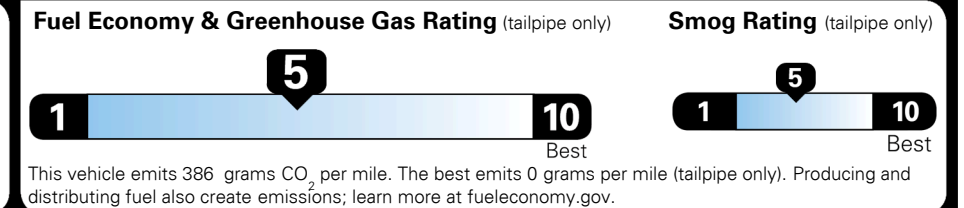

Actual results will vary for many reasons, including driving conditions and how you drive and maintain your vehicle. The average new vehicle gets 27 MPG and costs $7,500 to fuel over 5 years. Cost estimates are based on 15,000 miles per year at $ 2.70 per gallon. MPGe is miles per gasoline gallon equivalent. Vehicle emissions are a significant cause of climate change and smog.

fuel economy.gov

Calculate personalized estimates and compare vehicles

GOVERNMENT 5-STAR SAFETY RATINGS

Overall Vehicle Score ★ ★ ★ ★ ★

Based on the combined rating of frontal, side and rollover.
Should ONLY be compared to other vehicles of similar size and weight.

Frontal Driver ★ ★ ★ ★ ★

Crash Passenger ★ ★ ★ ★ ★

Based on the risk of injury in a frontal impact.
Should ONLY be compared to other vehicles of similar size and weight.

Side Front seat ★ ★ ★ ★ ★

Crash Rear seat ★ ★ ★ ★ ★

Star ratings based on the risk of injury in a side impact.

Rollover ★ ★ ★ ★ ★

Star ratings based on the risk of rollover in a single-vehicle crash.

Star ratings range from 1 to 5 stars (★★★★★) with 5 being the highest.

Source: National Highway Traffic Safety Administration (NHTSA).

www.safercar.gov or 1-888-327-4236

Manufacturer's suggested retail price includes Manufacturer's recommended pre-delivery service. License and title fees, state and local taxes and other dealer installed options and accessories are not included in the manufacturer's suggested retail price.

PARTS CONTENT INFORMATION

FOR VEHICLES IN THIS CAR LINE U.S./CANADIAN PARTS CONTENT: 1 %

MAJOR SOURCES OF FOREIGN PARTS:
OTHER: 8%
KOREA: 91%

NOTE: PARTS CONTENT DOES NOT INCLUDE FINAL ASSEMBLY, DISTRIBUTION, OR OTHER NON-PARTS COSTS.

FOR THIS VEHICLE FINAL ASSEMBLY POINT:
GWANGJU, KOREA

COUNTRY OF ORIGIN

ENGINE: KOREA

TRANSMISSION: KOREA