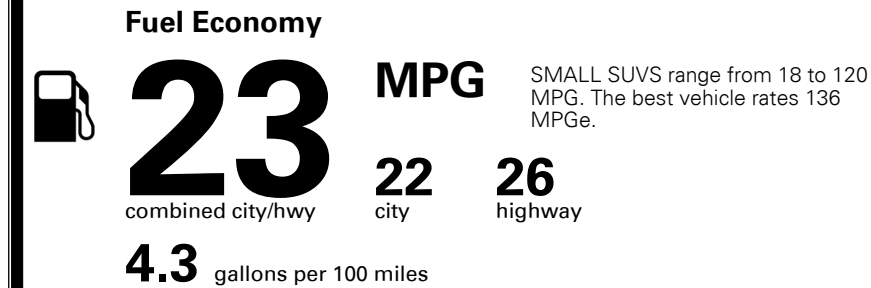

WARRANTY

10 Year/100,000 Mile Limited Powertrain Warranty
5 Year/60,000 Mile Limited Basic Warranty
5 Year/60,000 Mile Roadside Assistance
*Ask dealer for details

MANUFACTURER'S SUGGESTED RETAIL PRICE ▶

$ 27,690.00

COMPARE S AWD FEATURES

Added to/in place of standard LX AWD features
- 18" Dark Gray Alloy Wheels
- Blind-Spot Collision Warning (BCW)
- Rear Cross-Traffic Collision Warning (RCCW)
- Sofino Premium Leatherette Seat Trim
- Unique Grille, Lower Fascia, Side Sill Trim
- Roof Rails
- Power Folding Outside Mirrors
- Heated Outside Mirrors w/ LED Turn Signals
- Sport Leather Steering Wheel & Paddle Shifters
- Heated Front Seats

Included
Included
Included
Included
Included
Included
Included
Included
Included
Included
Included

ADDITIONAL INSTALLED EQUIPMENT:

(In addition to or in place of standard features)
Hyper Red Paint
S Sunroof Package
- Panoramic Sunroof
- LED Interior Lighting
Carpeted Floor Mats
Wheel Locks

$295.00
$1,100.00

$135.00
$60.00

MSRP INCLUDING OPTIONS

$ 29,280.00

INLAND FREIGHT AND HANDLING

$ 1,045.00

TOTAL MANUFACTURER'S SUGGESTED RETAIL PRICE ▶

$ 30,325.00

TOTAL ADDITIONAL WEIGHT: 7.2

#1 MASS MARKET BRAND IN
J.D. POWER INITIAL QUALITY,
5 YEARS IN A ROW.

GIVE IT EVERYTHING

For J.D. Power 2019 award information, go to jdpower.com/awards for more details.

EPA DOT Fuel Economy and Environment

Gasoline Vehicle

You spend
$1,250
more in fuel costs
over 5 years
compared to the
average new vehicle.

Annual fuel cost
$1,750