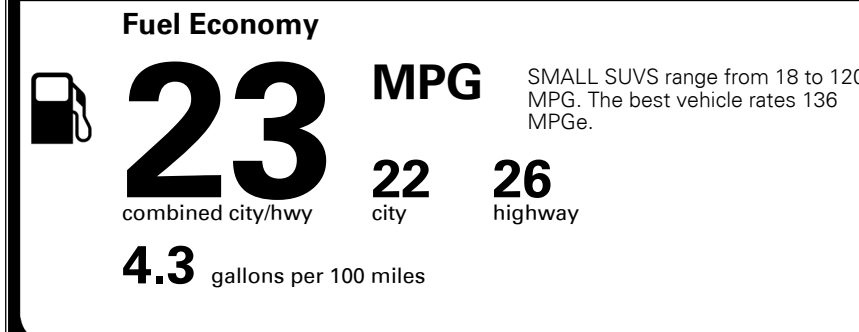

\$1,100.00
 \$135.00
 \$115.00

MSRP INCLUDING OPTIONS \$ 29,040.00

INLAND FREIGHT AND HANDLING \$ 1,045.00

TOTAL MANUFACTURER'S SUGGESTED RETAIL PRICE ▶ \$ 30,085.00

EPA DOT Fuel Economy and Environment

Gasoline Vehicle