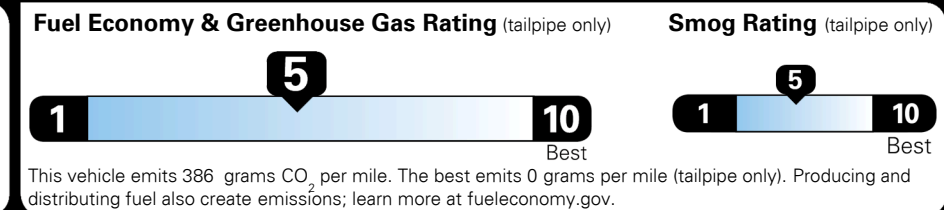

You spend $1,250 more in fuel costs over 5 years
compared to the average new vehicle.

Annual fuel cost $1,750