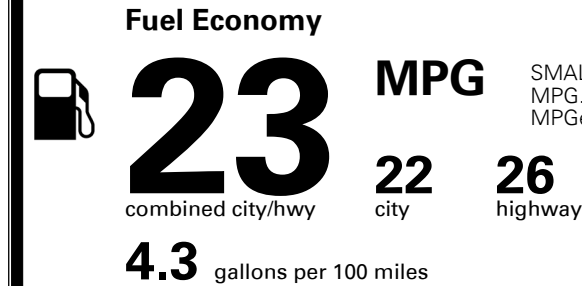

TOTAL ADDITIONAL WEIGHT: 0.5

#1 MASS MARKET BRAND IN
 J.D. POWER INITIAL QUALITY,
 5 YEARS IN A ROW.

GIVE IT EVERYTHING KIA

For J.D. Power 2019 award information, go to jdpower.com/awards for more details.

EPA DOT Fuel Economy and Environment

Gasoline Vehicle

SMALL SUVs range from 18 to 120 MPG. The best vehicle rates 136 MPGe.

You spend
\$1,250
 more in fuel costs
 over 5 years
 compared to the
 average new vehicle.