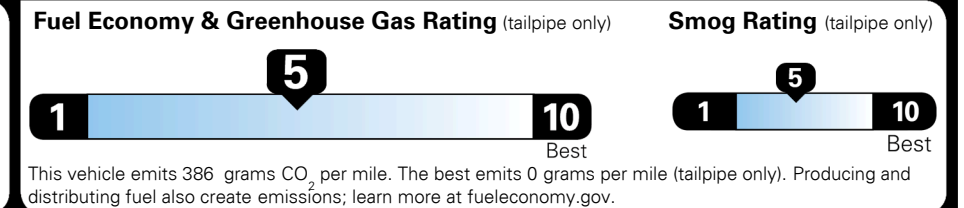

Actual results will vary for many reasons, including driving conditions and how you drive and maintain your vehicle. The average new vehicle gets 27 MPG and costs $7,500 to fuel over 5 years. Cost estimates are based on 15,000 miles per year at $ 2.70 per gallon. MPGe is miles per gasoline gallon equivalent. Vehicle emissions are a significant cause of climate change and smog.

fuel economy.gov

Calculate personalized estimates and compare vehicles

GOVERNMENT 5-STAR SAFETY RATINGS

Overall Vehicle Score ★ ★ ★ ★ ★

Based on the combined rating of frontal, side and rollover.
Should ONLY be compared to other vehicles of similar size and weight.

Frontal Driver ★ ★ ★ ★ ★

Crash Passenger ★ ★ ★ ★ ★

Based on the risk of injury in a frontal impact.
Should ONLY be compared to other vehicles of similar size and weight.

Side Front seat ★ ★ ★ ★ ★

Crash Rear seat ★ ★ ★ ★ ★

Star ratings based on the risk of injury in a side impact.

Rollover ★ ★ ★ ★ ★

Star ratings based on the risk of rollover in a single-vehicle crash.

Star ratings range from 1 to 5 stars (★★★★★) with 5 being the highest.

Source: National Highway Traffic Safety Administration (NHTSA).

www.safercar.gov or 1-888-327-4236

Manufacturer's suggested retail price includes Manufacturer's recommended pre-delivery service. License and title fees, state and local taxes and other dealer installed options and accessories are not included in the manufacturer's suggested retail price.

PARTS CONTENT INFORMATION

FOR VEHICLES IN THIS CAR LINE U.S./CANADIAN
PARTS CONTENT: 1 %

MAJOR SOURCES OF FOREIGN PARTS:
OTHER: 8%
KOREA: 91%

NOTE: PARTS CONTENT DOES NOT INCLUDE FINAL ASSEMBLY, DISTRIBUTION, OR OTHER NON-PARTS COSTS.

FOR THIS VEHICLE
FINAL ASSEMBLY POINT:
GWANGJU, KOREA

COUNTRY OF ORIGIN

ENGINE: KOREA

TRANSMISSION: KOREA