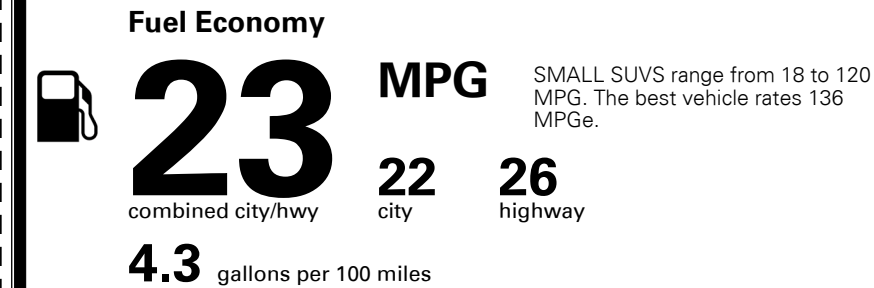

WARRANTY

10 Year/100,000 Mile Limited Powertrain Warranty
5 Year/60,000 Mile Limited Basic Warranty
5 Year/60,000 Mile Roadside Assistance
*Ask dealer for details

MANUFACTURER'S SUGGESTED RETAIL PRICE ▶

$ 27,690.00

COMPARE S AWD FEATURES

Added to/in place of standard LX AWD features

- 18" Dark Gray Alloy Wheels
- Blind-Spot Collision Warning (BCW)
- Rear Cross-Traffic Collision Warning (RCCW)
- Sofino Premium Leatherette Seat Trim
- Unique Grille, Lower Fascia, Side Sill Trim
- Roof Rails
- Power Folding Outside Mirrors
- Heated Outside Mirrors w/ LED Turn Signals
- Sport Leather Steering Wheel & Paddle Shifters
- Heated Front Seats

Included
Included
Included
Included
Included
Included
Included
Included
Included
Included
Included

ADDITIONAL INSTALLED EQUIPMENT:

(In addition to or in place of standard features)
Snow White Pearl Paint
S Sunroof Package
- Panoramic Sunroof
- LED Interior Lighting
Carpeted Floor Mats
Remote Start

$395.00
$1,100.00

$135.00
$425.00

MSRP INCLUDING OPTIONS

$ 29,745.00

INLAND FREIGHT AND HANDLING

$ 1,045.00

TOTAL MANUFACTURER'S SUGGESTED RETAIL PRICE ▶

$ 30,790.00

TOTAL ADDITIONAL WEIGHT: 7.5

#1 MASS MARKET BRAND IN
J.D. POWER INITIAL QUALITY,
5 YEARS IN A ROW.

GIVE IT EVERYTHING

For J.D. Power 2019 award information, go to jdpower.com/awards for more details.

EPA DOT Fuel Economy and Environment

Gasoline Vehicle

You spend
$1,250
more in fuel costs
over 5 years
compared to the
average new vehicle.

Annual fuel cost
$1,750