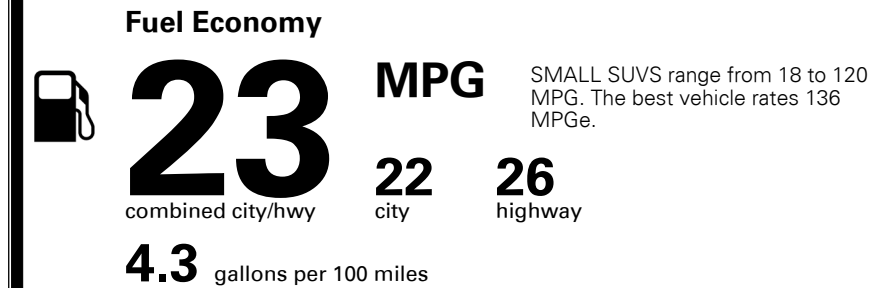

COMPARE S AWD FEATURES

Added to/in place of standard LX AWD features

- 18" Dark Gray Alloy Wheels
- Blind-Spot Collision Warning (BCW)
- Rear Cross-Traffic Collision Warning (RCCW)
- Sofino Premium Leatherette Seat Trim
- Unique Grille, Lower Fascia, Side Sill Trim
- Roof Rails
- Power Folding Outside Mirrors
- Heated Outside Mirrors w/ LED Turn Signals
- Sport Leather Steering Wheel & Paddle Shifters
- Heated Front Seats

ADDITIONAL INSTALLED EQUIPMENT:

(In addition to or in place of standard features)

- Snow White Pearl Paint
- S AWD Premium Package
- Panoramic Sunroof
- Power Driver Seat with Lumbar Support
- Smart Key w/ Push Button Start & Smart Welcome
- Smart Cruise Control w/ Stop & Go
- Wireless Charging Pad, Electronic Parking Brake
- Dual-Zone Automatic Climate Control
- LED Tail Lamps and Front Fog Lamps
- Illuminated Sunvisor Mirrors
- Auto-Dimming Rearview Mirror w/ Homelink
- SiriusXM Radio (with 3 month subscription)*
- UVO link^

^Includes 1 year service; see owners.kia.com for details

Cargo Mat

Carpeted Floor Mats

Cargo Net

MSRP INCLUDING OPTIONS

INLAND FREIGHT AND HANDLING

TOTAL MANUFACTURER'S SUGGESTED RETAIL PRICE ▶

$ 27,690.00

Included
Included
Included
Included
Included
Included
Included
Included
Included
Included
Included

$395.00
$3,000.00

$95.00
$135.00
$50.00

$ 31,365.00

$ 1,045.00

$ 32,410.00

EPA DOT Fuel Economy and Environment

Gasoline Vehicle

You spend $1,250 more in fuel costs over 5 years compared to the average new vehicle.

Annual fuel cost $1,750