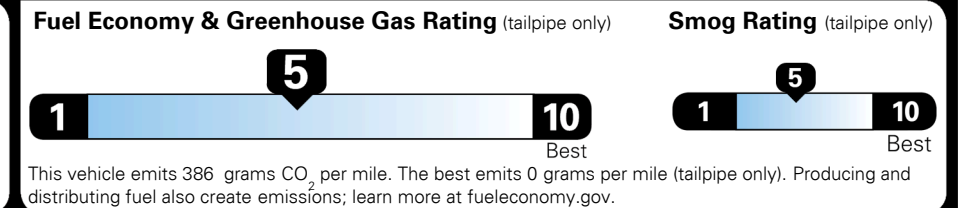

You spend $1,250 more in fuel costs over 5 years compared to the average new vehicle.

Annual fuel cost $1,750

Actual results will vary for many reasons, including driving conditions and how you drive and maintain your vehicle. The average new vehicle gets 27 MPG and costs $7,500 to fuel over 5 years. Cost estimates are based on 15,000 miles per year at $ 2.70 per gallon. MPGe is miles per gasoline gallon equivalent. Vehicle emissions are a significant cause of climate change and smog.

fueleconomy.gov

Calculate personalized estimates and compare vehicles

GOVERNMENT 5-STAR SAFETY RATINGS

Overall Vehicle Score ★ ★ ★ ★ ★

Based on the combined rating of frontal, side and rollover. Should ONLY be compared to other vehicles of similar size and weight.

Frontal Driver ★ ★ ★ ★ ★

Crash Passenger ★ ★ ★ ★ ★

Based on the risk of injury in a frontal impact. Should ONLY be compared to other vehicles of similar size and weight.

Side Front seat ★ ★ ★ ★ ★

Crash Rear seat ★ ★ ★ ★ ★

Star ratings based on the risk of injury in a side impact.

Rollover ★ ★ ★ ★ ★

Star ratings based on the risk of rollover in a single-vehicle crash.

Star ratings range from 1 to 5 stars (★★★★★) with 5 being the highest.

Source: National Highway Traffic Safety Administration (NHTSA).

www.safercar.gov or 1-888-327-4236

Manufacturer's suggested retail price includes Manufacturer's recommended pre-delivery service. License and title fees, state and local taxes and other dealer installed options and accessories are not included in the manufacturer's suggested retail price.

PARTS CONTENT INFORMATION

FOR VEHICLES IN THIS CAR LINE U.S./CANADIAN PARTS CONTENT: 1 %

MAJOR SOURCES OF FOREIGN PARTS:
OTHER: 8%
KOREA: 91%

NOTE: PARTS CONTENT DOES NOT INCLUDE FINAL ASSEMBLY, DISTRIBUTION, OR OTHER NON-PARTS COSTS.

FOR THIS VEHICLE FINAL ASSEMBLY POINT: GWANGJU, KOREA

COUNTRY OF ORIGIN

ENGINE: KOREA

TRANSMISSION: KOREA

TOTAL ADDITIONAL WEIGHT: 15.0