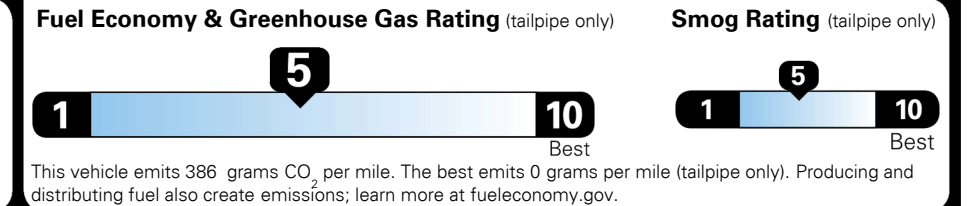

Actual results will vary for many reasons, including driving conditions and how you drive and maintain your vehicle. The average new vehicle gets 27 MPG and costs $7,500 to fuel over 5 years. Cost estimates are based on 15,000 miles per year at $ 2.70 per gallon. MPGe is miles per gasoline gallon equivalent. Vehicle emissions are a significant cause of climate change and smog.

fuel economy.gov

Calculate personalized estimates and compare vehicles

GOVERNMENT 5-STAR SAFETY RATINGS

Overall Vehicle Score ★ ★ ★ ★ ★

Based on the combined rating of frontal, side and rollover.
Should ONLY be compared to other vehicles of similar size and weight.

Frontal Driver ★ ★ ★ ★ ★

Crash Passenger ★ ★ ★ ★ ★

Based on the risk of injury in a frontal impact.
Should ONLY be compared to other vehicles of similar size and weight.

Side Front seat ★ ★ ★ ★ ★

Crash Rear seat ★ ★ ★ ★ ★

Star ratings based on the risk of injury in a side impact.

Rollover ★ ★ ★ ★ ★

Star ratings based on the risk of rollover in a single-vehicle crash.

Star ratings range from 1 to 5 stars (★★★★★) with 5 being the highest.

Source: National Highway Traffic Safety Administration (NHTSA).

www.safercar.gov or 1-888-327-4236

Manufacturer's suggested retail price includes Manufacturer's recommended pre-delivery service. License and title fees, state and local taxes and other dealer installed options and accessories are not included in the manufacturer's suggested retail price.

PARTS CONTENT INFORMATION

FOR VEHICLES IN THIS CAR LINE U.S./CANADIAN
PARTS CONTENT: 1 %

MAJOR SOURCES OF FOREIGN PARTS:
OTHER: 8%
KOREA: 91%

NOTE: PARTS CONTENT DOES NOT INCLUDE FINAL ASSEMBLY, DISTRIBUTION, OR OTHER NON-PARTS COSTS.

FOR THIS VEHICLE
FINAL ASSEMBLY POINT:
GWANGJU, KOREA

COUNTRY OF ORIGIN

ENGINE: KOREA

TRANSMISSION: KOREA