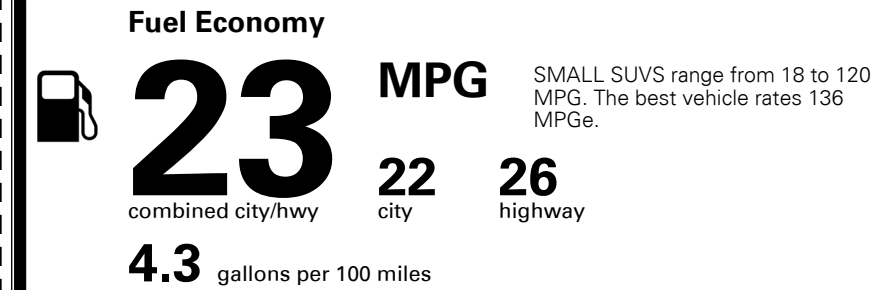

WARRANTY

10 Year/100,000 Mile Limited Powertrain Warranty
5 Year/60,000 Mile Limited Basic Warranty
5 Year/60,000 Mile Roadside Assistance
*Ask dealer for details

MANUFACTURER'S SUGGESTED RETAIL PRICE ▶

$ 27,690.00

COMPARE S AWD FEATURES

Added to/in place of standard LX AWD features

- 18" Dark Gray Alloy Wheels
- Blind-Spot Collision Warning (BCW)
- Rear Cross-Traffic Collision Warning (RCCW)
- Sofino Premium Leatherette Seat Trim
- Unique Grille, Lower Fascia, Side Sill Trim
- Roof Rails
- Power Folding Outside Mirrors
- Heated Outside Mirrors w/ LED Turn Signals
- Sport Leather Steering Wheel & Paddle Shifters
- Heated Front Seats

Included
Included
Included
Included
Included
Included
Included
Included
Included
Included
Included

ADDITIONAL INSTALLED EQUIPMENT:

(In addition to or in place of standard features)
Snow White Pearl Paint
Carpeted Floor Mats

$395.00
$135.00

MSRP INCLUDING OPTIONS

$ 28,220.00

INLAND FREIGHT AND HANDLING

$ 1,045.00

TOTAL MANUFACTURER'S SUGGESTED RETAIL PRICE ▶

$ 29,265.00

TOTAL ADDITIONAL WEIGHT: 6.4

#1 MASS MARKET BRAND IN
J.D. POWER INITIAL QUALITY,
5 YEARS IN A ROW.

GIVE IT EVERYTHING

For J.D. Power 2019 award information, go to jdpower.com/awards for more details.

EPA DOT Fuel Economy and Environment

Gasoline Vehicle

You spend
$1,250
more in fuel costs
over 5 years
compared to the
average new vehicle.

Annual fuel cost
$1,750