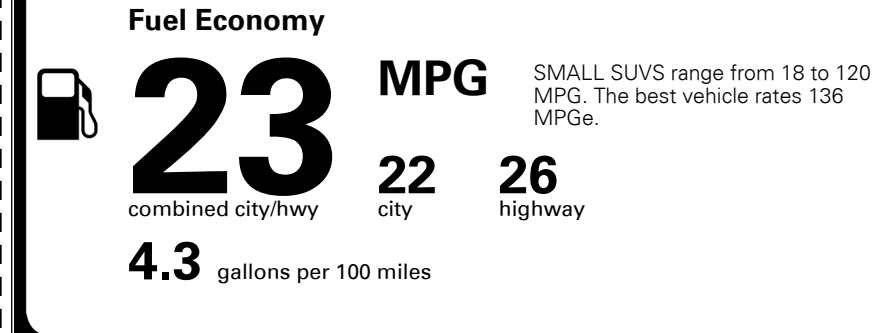

COMPARE S AWD FEATURES

Added to/in place of standard LX AWD features

- 18" Dark Gray Alloy Wheels
- Blind-Spot Collision Warning (BCW)
- Rear Cross-Traffic Collision Warning (RCCW)
- Sofino Premium Leatherette Seat Trim
- Unique Grille, Lower Fascia, Side Sill Trim
- Roof Rails
- Power Folding Outside Mirrors
- Heated Outside Mirrors w/ LED Turn Signals
- Sport Leather Steering Wheel & Paddle Shifters
- Heated Front Seats

ADDITIONAL INSTALLED EQUIPMENT:

(In addition to or in place of standard features)

Black Cherry Paint
S AWD Premium Package

- Panoramic Sunroof
- Power Driver Seat with Lumbar Support
- Smart Key w/ Push Button Start & Smart Welcome
- Smart Cruise Control w/ Stop & Go
- Wireless Charging Pad, Electronic Parking Brake
- Dual-Zone Automatic Climate Control
- LED Tail Lamps and Front Fog Lamps
- Illuminated Sunvisor Mirrors
- Auto-Dimming Rearview Mirror w/ Homelink
- SiriusXM Radio (with 3 month subscription)*
- UVO link^

^Includes 1 year service; see owners.kia.com for details

Cargo Mat

Carpeted Floor Mats

Cargo Net

MSRP INCLUDING OPTIONS

INLAND FREIGHT AND HANDLING

TOTAL MANUFACTURER'S SUGGESTED RETAIL PRICE ▶

$ 27,690.00

Included
Included
Included
Included
Included
Included
Included
Included
Included
Included
Included

$395.00
$3,000.00

$95.00
$135.00
$50.00

$ 31,365.00

$ 1,045.00

$ 32,410.00

EPA DOT Fuel Economy and Environment

Gasoline Vehicle