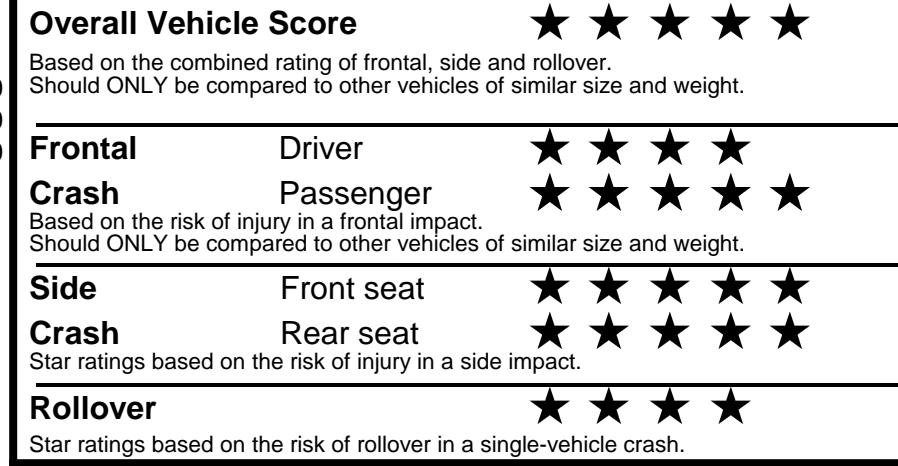

fueleconomy.gov

Calculate personalized estimates and compare vehicles

GOVERNMENT 5-STAR SAFETY RATINGS

Star ratings range from 1 to 5 stars (★★★★★) with 5 being the highest. Source: National Highway Traffic Safety Administration (NHTSA). www.safercar.gov or 1-888-327-4236