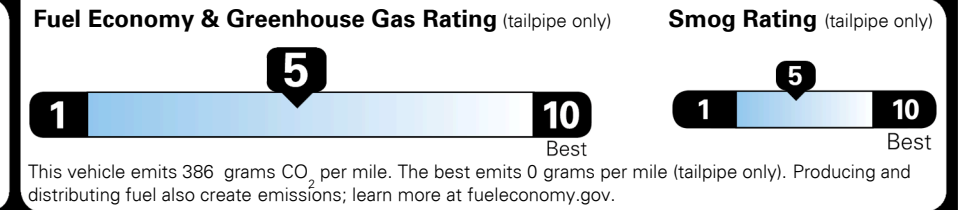

You spend $1,250 more in fuel costs over 5 years compared to the average new vehicle.

Annual fuel cost $1,750